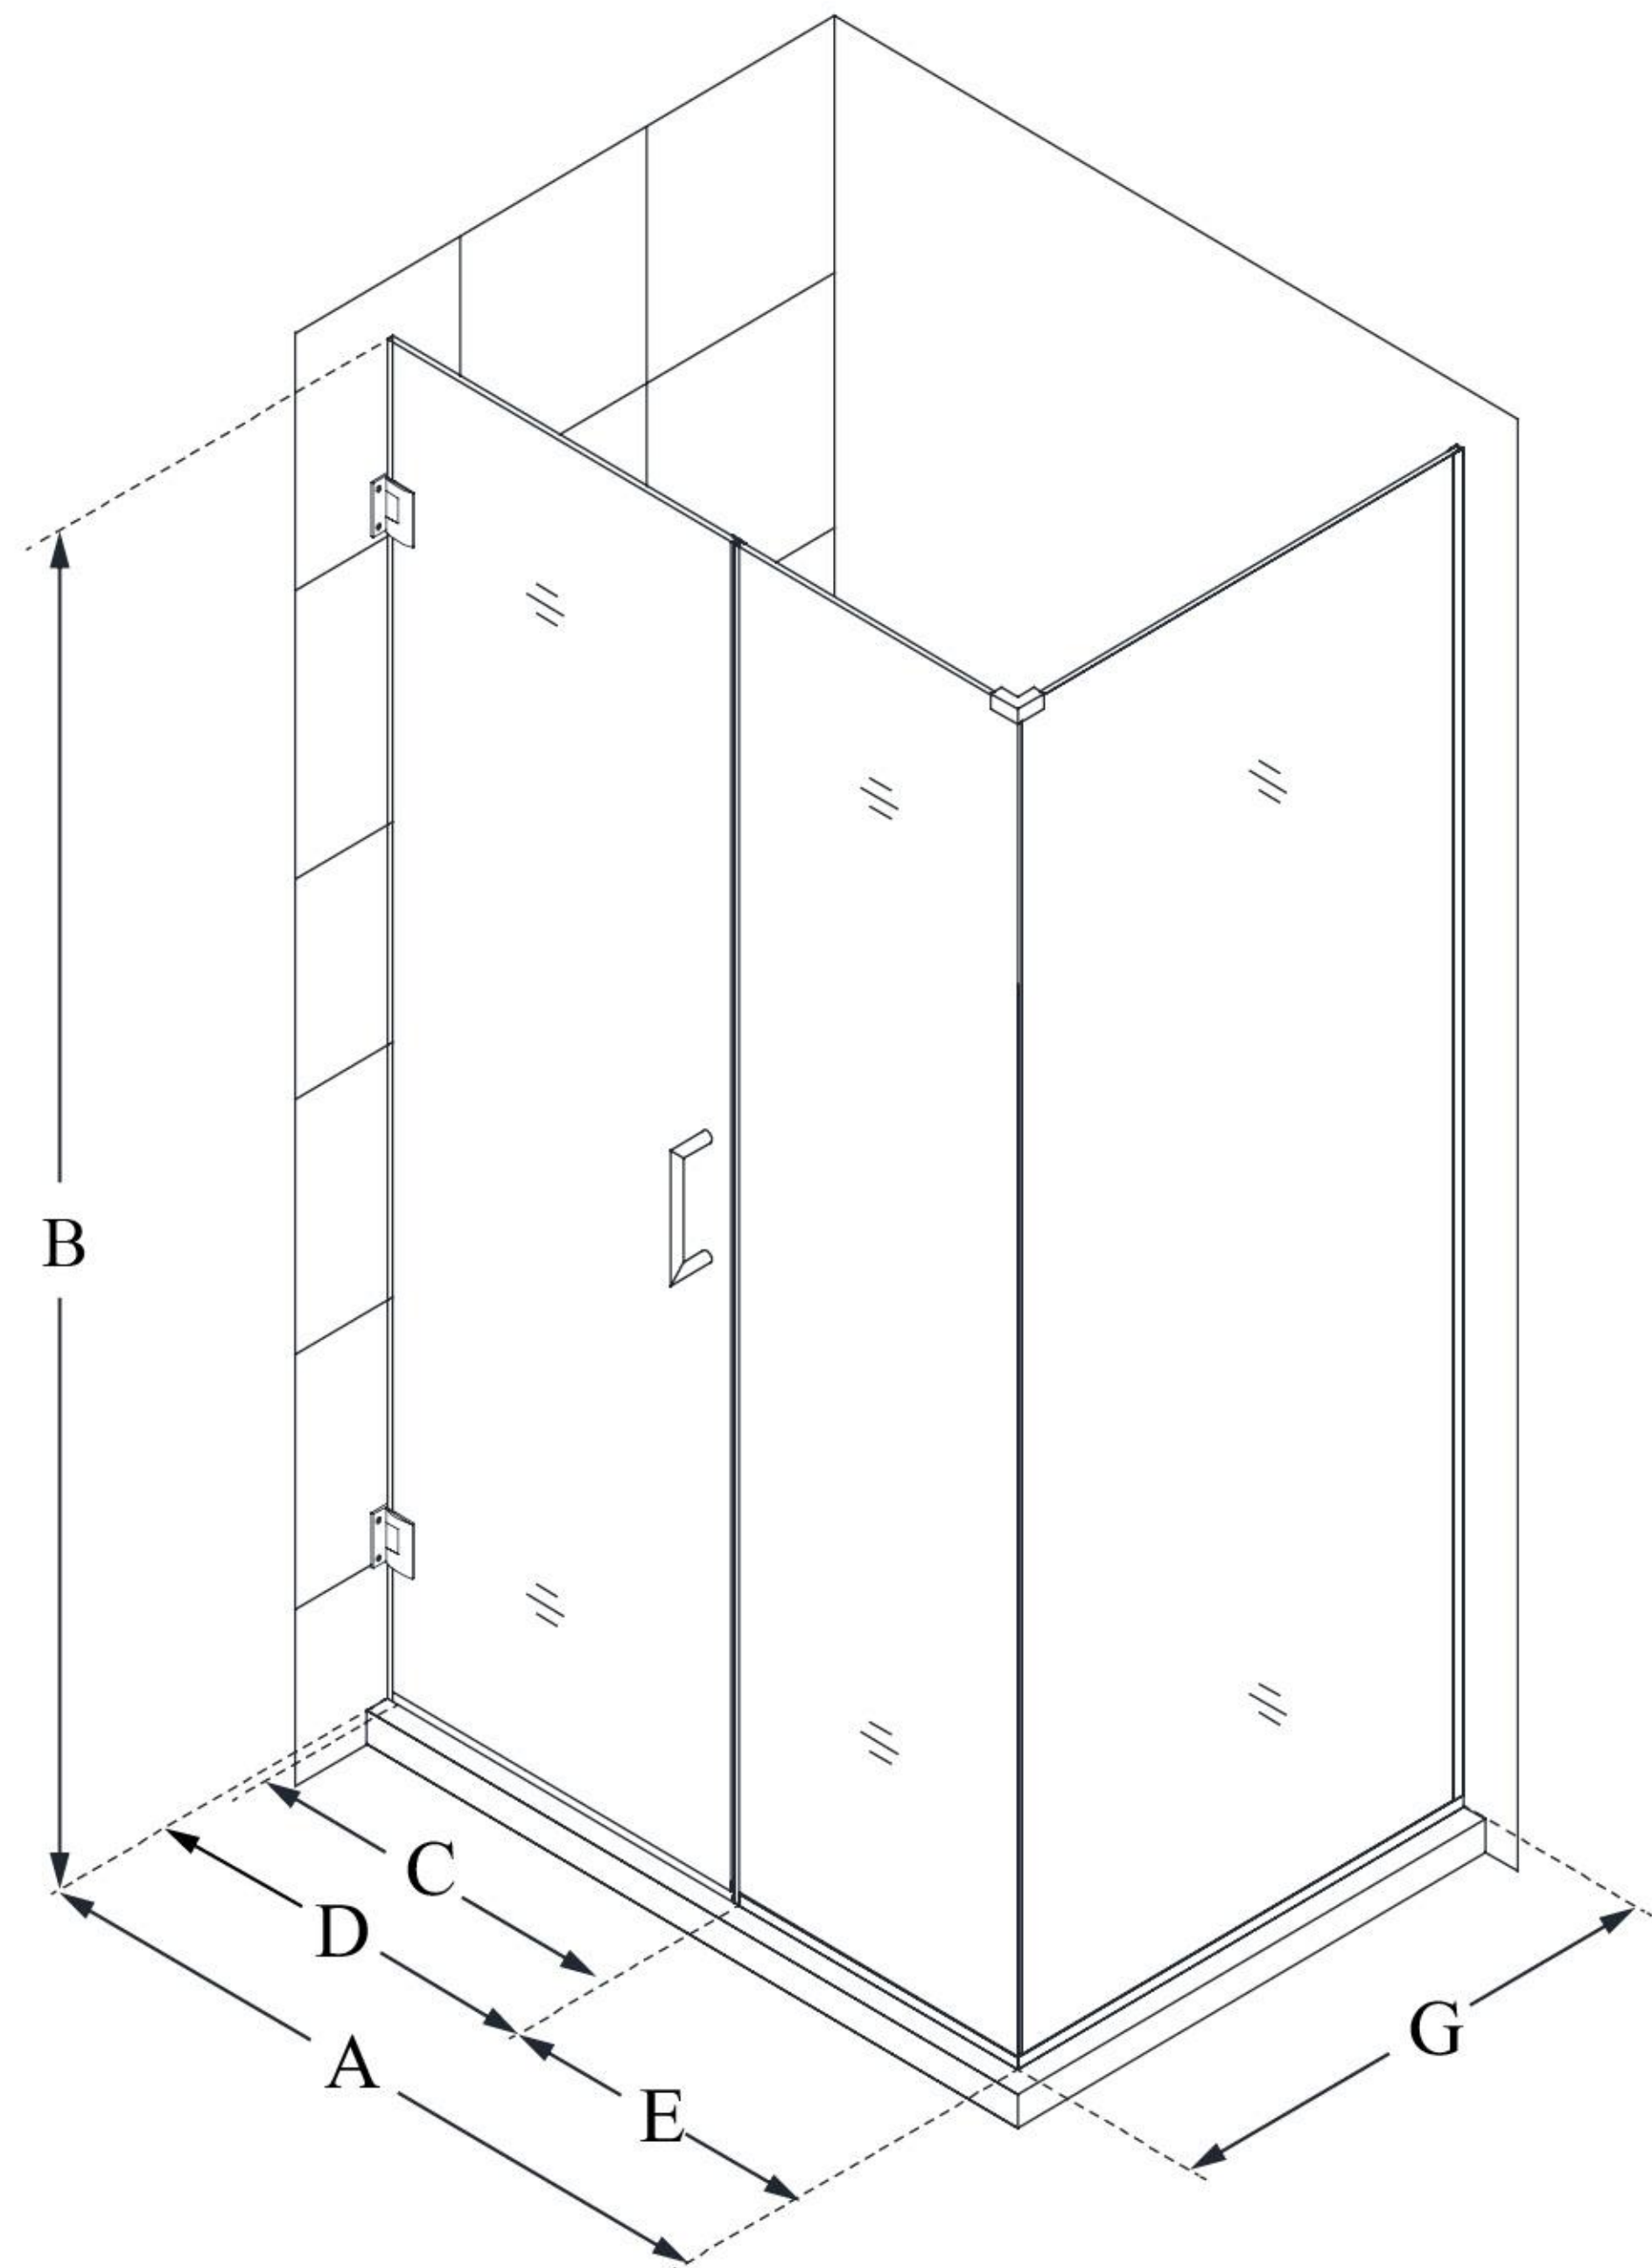

## UNIDOOR PLUS

DreamLine Unidoor Plus 31  
1/2 in. W x 30 3/8 in. D x 72 in.  
H Frameless Hinged Shower  
Enclosure, Clear Glass

SWING DOOR

### CONFIGURATION DIMENSIONS:

**A: 31 1/2 in.**

MODEL WIDTH

**B: 72 in.**

MODEL HEIGHT

**C: 24 in.**

ACCESS WIDTH

**D: 25 in.**

DOOR WIDTH

**E: 6 1/2 in.**

INLINE PANEL WIDTH

**G: 30 3/8 in.**

RETURN PANEL WIDTH

DreamLine reserves the right to update or modify the hardware or materials pictured without prior notice for the purpose of product improvement and customer satisfaction.