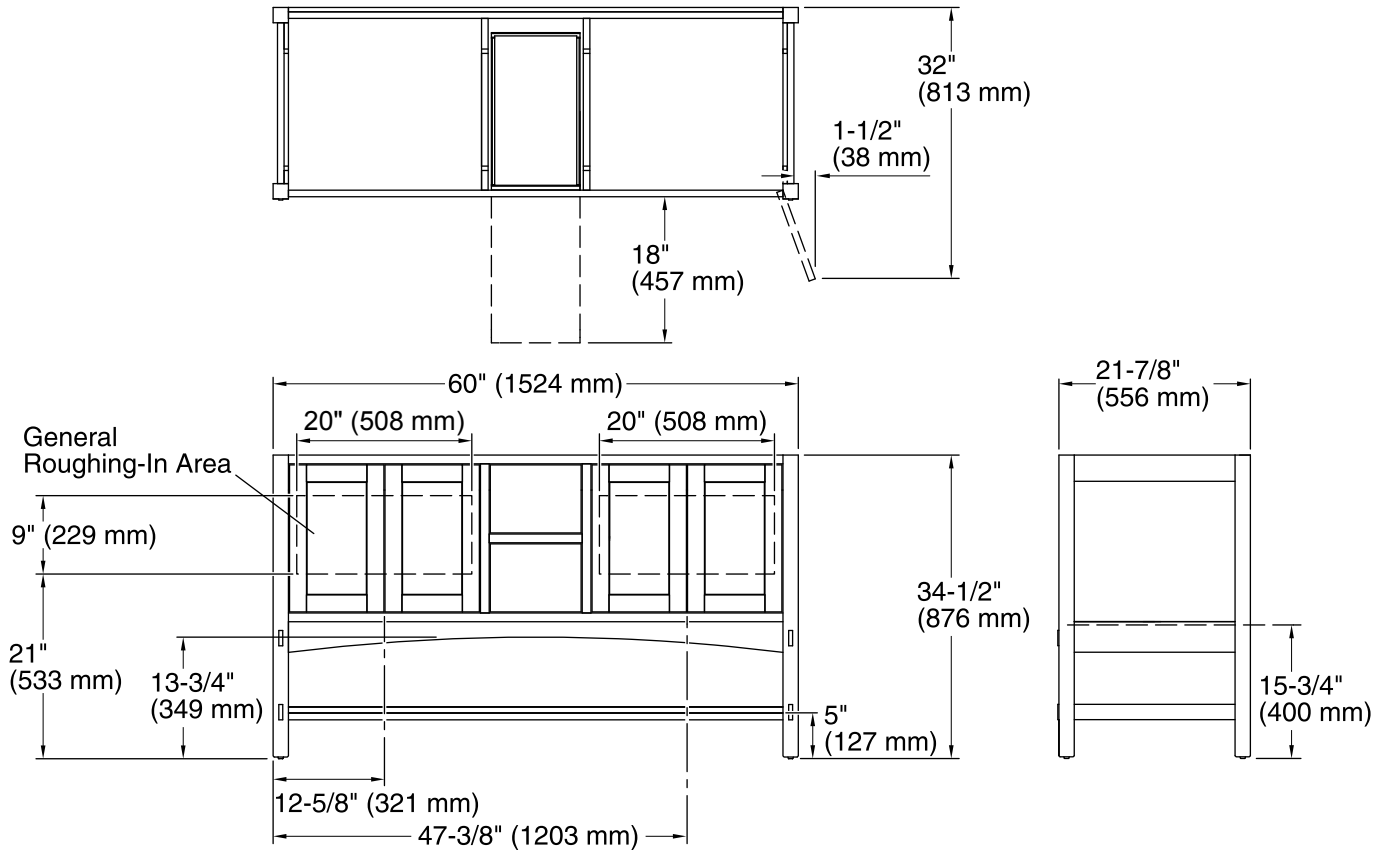

Technical Information

All product dimensions are nominal.

Vanity type: Standard

Notes

Install this product according to the installation guide.

Decorative cabinet hardware is not supplied. Refer to the KOHLER bath accessories line for recommended cabinet hardware to complement your vanity.

Select the type of fastener based upon the wall material. Two 250 lb (113.4 kg) minimum load bearing fasteners are recommended.