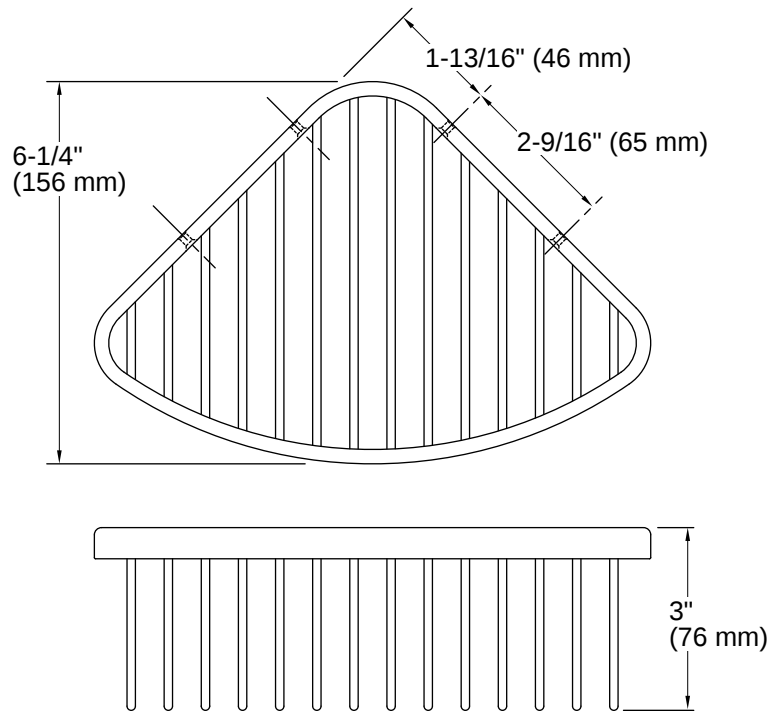

KOHLER® One-Year Limited Warranty

Installation

- Designed for corner installation
- Mounting hardware included

Installation Notes

Install this product according to the installation instructions.

Shower basket must be mounted to a brace between the wall studs.

The screws (provided) must be attached to ceramic tile, cement board, or a brace between the wall studs.

If mounting on ceramic tile, do not position the screw locations of the shower basket on a grout line.