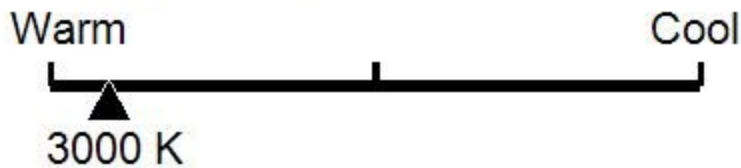

Lighting Facts Per Bulb

Brightness 200 lumens

Estimated Yearly Energy Cost \$0.18

Based on 3 hrs/day, 11¢/kWh
Cost depends on rates and use

Life

Based on 3 hrs/day **22.8 years**

Light Appearance

Energy Used 1.5 watts