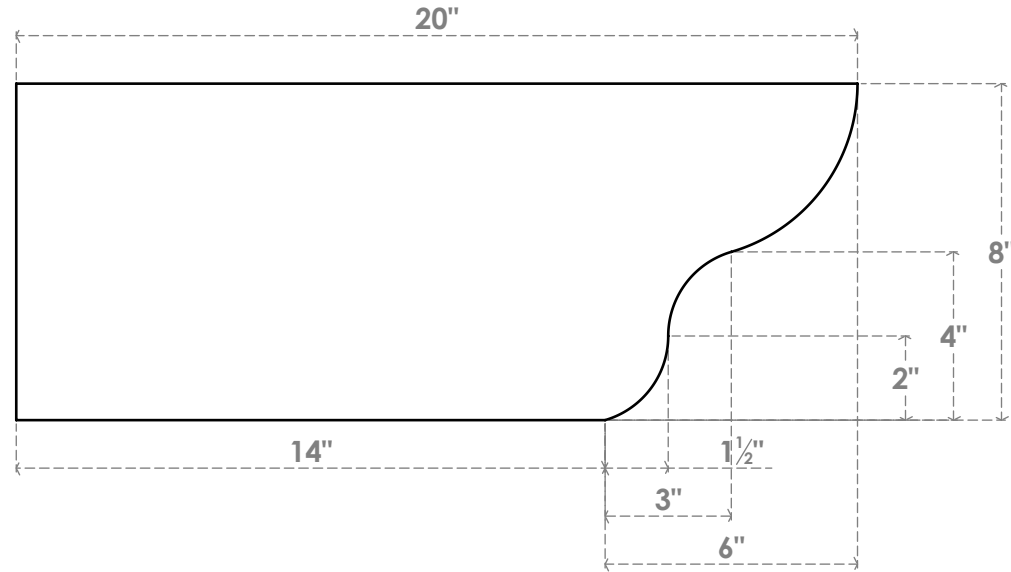

RFTP05X08X20GRN

5"W X 8"H X 20"L GREENSBORO ARCHITECTURAL GRADE PVC RAFTER TAIL

SIDE PROFILE

FRONT PROFILE

ISOMETRIC

EKENA
 MILLWORK
 EKENA MILLWORK
 2300 WEST MAIN ST.
 CLARKSVILLE, TX 75426
 TOLL FREE: 866-607-0453
 WWW.EKENAMILLWORK.COM