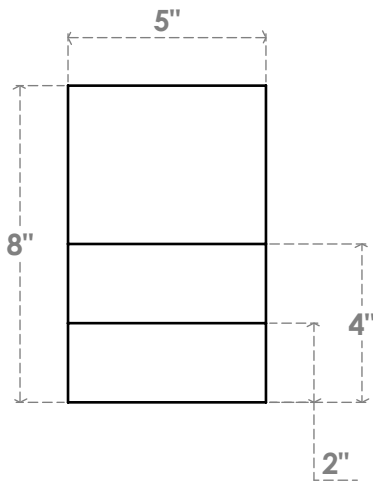

RFTP05X08X20GRN

5"W X 8"H X 20"L GREENSBORO ARCHITECTURAL GRADE PVC RAFTER TAIL

SIDE PROFILE

FRONT PROFILE

ISOMETRIC

EKENA
 MILLWORK
 EKENA MILLWORK
 2300 WEST MAIN ST.
 CLARKSVILLE, TX 75426
 TOLL FREE: 866-607-0453
 WWW.EKENAMILLWORK.COM