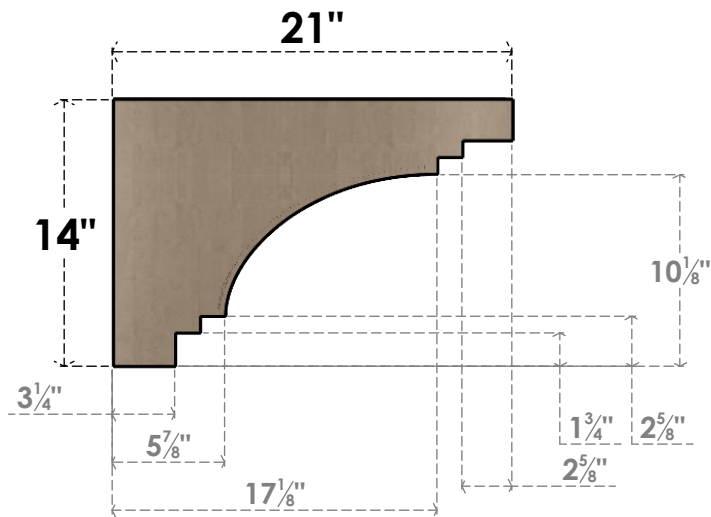

ITEM NUMBER: CORU07X21X14PECRCPR

7"W X 21"D X 14"H SERIES 3 CLASSIC PESCADERO ROUGH CEDAR
TIMBERTHANE FAUX WOOD CORBEL, PRIMED

SIDE PROFILE

FRONT PROFILE

ISOMETRIC

EKENA MILLWORK
2300 WEST MAIN ST.
CLARKSVILLE, TX 75426
TOLL FREE: 866-607-0453
WWW.EKENAMILLWORK.COM

NOTES

1. INSTALLATION TO BE COMPLETED IN ACCORDANCE WITH MANUFACTURER'S SPECIFICATIONS.
2. DRAWING MAY NOT BE TO SCALE
3. THIS DRAWING IS INTENDED FOR DESIGN AND PLANNING PURPOSES ONLY.
4. ALL INFORMATION CONTAINED HEREIN WAS CURRENT AT THE TIME OF DEVELOPMENT BUT MUST BE REVIEWED AND APPROVED BY THE PRODUCT MANUFACTURER TO BE CONSIDERED ACCURATE.
5. TIMBERTHANE ARCHITECTURAL PRODUCTS ARE MADE FROM HIGH DENSITY URETHANE AND COME FACTORY PRIMED