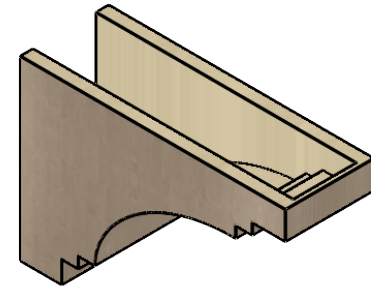

ITEM NUMBER: CORU07X21X14PECRCPR

7"W X 21"D X 14"H SERIES 3 CLASSIC PESCADERO ROUGH CEDAR
TIMBERTHANE FAUX WOOD CORBEL, PRIMED

SIDE PROFILE

FRONT PROFILE

ISOMETRIC

EKENA MILLWORK
2300 WEST MAIN ST.
CLARKSVILLE, TX 75426
TOLL FREE: 866-607-0453
WWW.EKENAMILLWORK.COM

NOTES

1. INSTALLATION TO BE COMPLETED IN ACCORDANCE WITH MANUFACTURER'S SPECIFICATIONS.
2. DRAWING MAY NOT BE TO SCALE
3. THIS DRAWING IS INTENDED FOR DESIGN AND PLANNING PURPOSES ONLY.
4. ALL INFORMATION CONTAINED HEREIN WAS CURRENT AT THE TIME OF DEVELOPMENT BUT MUST BE REVIEWED AND APPROVED BY THE PRODUCT MANUFACTURER TO BE CONSIDERED ACCURATE.
5. TIMBERTHANE ARCHITECTURAL PRODUCTS ARE MADE FROM HIGH DENSITY URETHANE AND COME FACTORY PRIMED