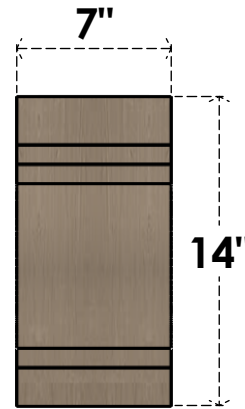

ITEM NUMBER: CORU07X21X14PECRCPR

7"W X 21"D X 14"H SERIES 3 CLASSIC PESCADERO ROUGH CEDAR
TIMBERTHANE FAUX WOOD CORBEL, PRIMED

SIDE PROFILE

FRONT PROFILE

ISOMETRIC

EKENA MILLWORK
2300 WEST MAIN ST.
CLARKSVILLE, TX 75426
TOLL FREE: 866-607-0453
WWW.EKENAMILLWORK.COM