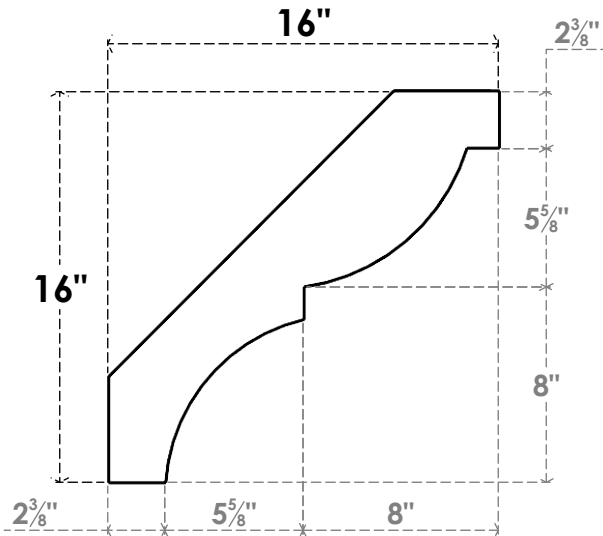

ITEM NUMBER: BRCURO030X16000X16000VALRCPR

3"W X 16"D X 16"H VALENCIA ROUGH CEDAR WOODGRAIN OPEN
TIMBERTHANE BRACE, PRIMED TAN

SIDE PROFILE

FRONT PROFILE

ISOMETRIC

EKENA MILLWORK
2300 WEST MAIN ST.
CLARKSVILLE, TX 75426
TOLL FREE: 866-607-0453
WWW.EKENAMILLWORK.COM

NOTES

1. INSTALLATION TO BE COMPLETED IN ACCORDANCE WITH MANUFACTURER'S SPECIFICATIONS.
2. DRAWING MAY NOT BE TO SCALE
3. THIS DRAWING IS INTENDED FOR DESIGN AND PLANNING PURPOSES ONLY.
4. ALL INFORMATION CONTAINED HEREIN WAS CURRENT AT THE TIME OF DEVELOPMENT BUT MUST BE REVIEWED AND APPROVED BY THE PRODUCT MANUFACTURER TO BE CONSIDERED ACCURATE.
5. TIMBERTHANE ARCHITECTURAL PRODUCTS ARE MADE FROM HIGH DENSITY URETHANE AND COME FACTORY PRIMED