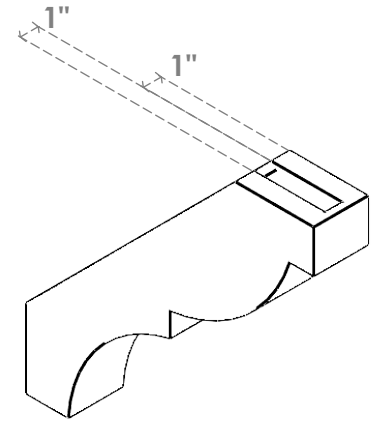

ITEM NUMBER: BRCURO030X16000X16000VALRCPR

3"W X 16"D X 16"H VALENCIA ROUGH CEDAR WOODGRAIN OPEN
TIMBERTHANE BRACE, PRIMED TAN

SIDE PROFILE

FRONT PROFILE

ISOMETRIC

EKENA MILLWORK
2300 WEST MAIN ST.
CLARKSVILLE, TX 75426
TOLL FREE: 866-607-0453
WWW.EKENAMILLWORK.COM

NOTES

1. INSTALLATION TO BE COMPLETED IN ACCORDANCE WITH MANUFACTURER'S SPECIFICATIONS.
2. DRAWING MAY NOT BE TO SCALE
3. THIS DRAWING IS INTENDED FOR DESIGN AND PLANNING PURPOSES ONLY.
4. ALL INFORMATION CONTAINED HEREIN WAS CURRENT AT THE TIME OF DEVELOPMENT BUT MUST BE REVIEWED AND APPROVED BY THE PRODUCT MANUFACTURER TO BE CONSIDERED ACCURATE.
5. TIMBERTHANE ARCHITECTURAL PRODUCTS ARE MADE FROM HIGH DENSITY URETHANE AND COME FACTORY PRIMED