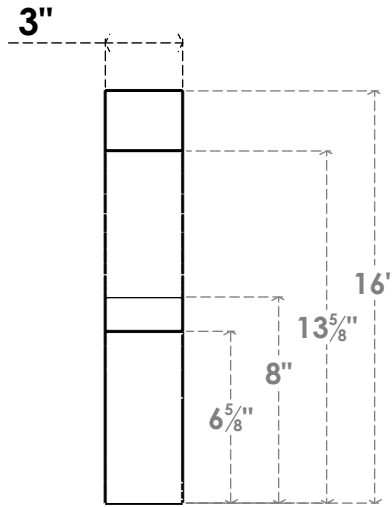

ITEM NUMBER: BRCURO030X16000X16000VALRCPR

3"W X 16"D X 16"H VALENCIA ROUGH CEDAR WOODGRAIN OPEN
TIMBERTHANE BRACE, PRIMED TAN

SIDE PROFILE

FRONT PROFILE

ISOMETRIC

EKENA MILLWORK
2300 WEST MAIN ST.
CLARKSVILLE, TX 75426
TOLL FREE: 866-607-0453
WWW.EKENAMILLWORK.COM

NOTES

1. INSTALLATION TO BE COMPLETED IN ACCORDANCE WITH MANUFACTURER'S SPECIFICATIONS.
2. DRAWING MAY NOT BE TO SCALE
3. THIS DRAWING IS INTENDED FOR DESIGN AND PLANNING PURPOSES ONLY.
4. ALL INFORMATION CONTAINED HEREIN WAS CURRENT AT THE TIME OF DEVELOPMENT BUT MUST BE REVIEWED AND APPROVED BY THE PRODUCT MANUFACTURER TO BE CONSIDERED ACCURATE.
5. TIMBERTHANE ARCHITECTURAL PRODUCTS ARE MADE FROM HIGH DENSITY URETHANE AND COME FACTORY PRIMED