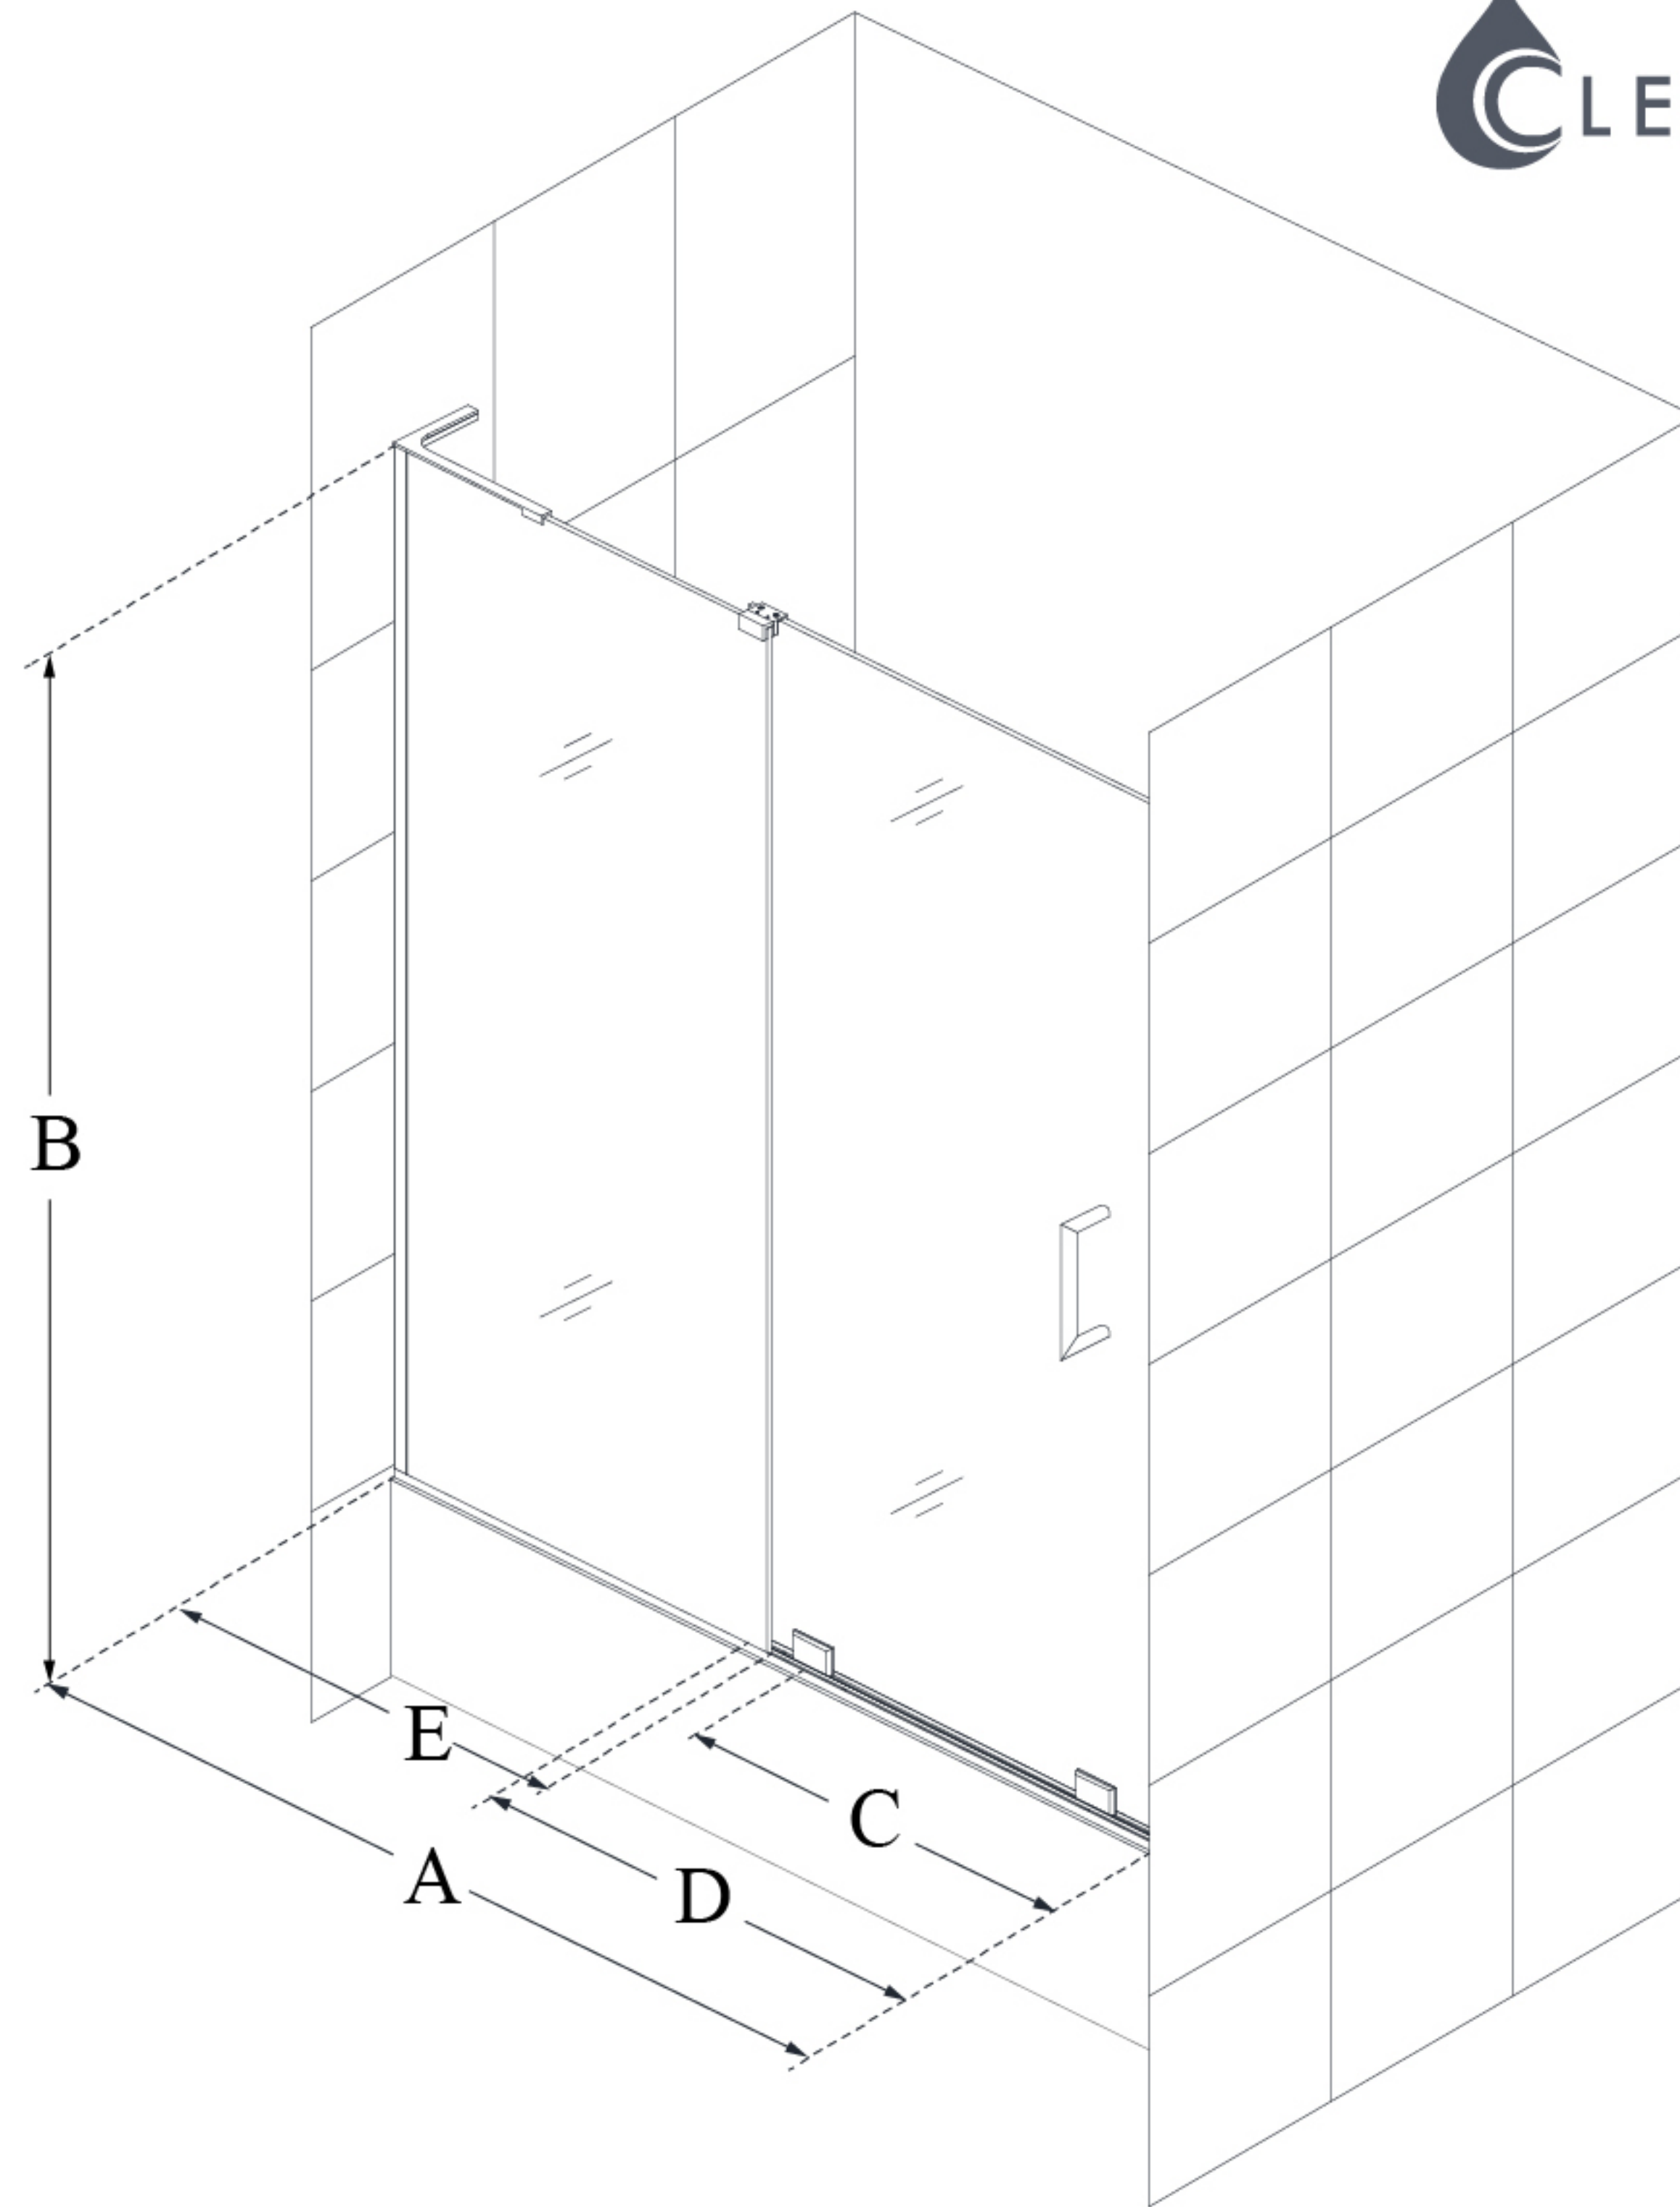

# DreamLine Mirage-X 55-59 in. W x 58 in. H Frameless Sliding Tub Door

**MODEL NUMBER**  
SHDR-1960580

## CONFIGURATION DIMENSIONS:

**A: MODEL WIDTH**  
55 - 59 in.

**B: MODEL HEIGHT**  
58 in.

**C: ACCESS WIDTH**  
21 3/8 - 25 3/8 in.

**D: DOOR WIDTH**  
31 3/4 in.

**E: INLINE PANEL WIDTH**  
28 15/16

**CUSTOMIZATION:**  
Yes