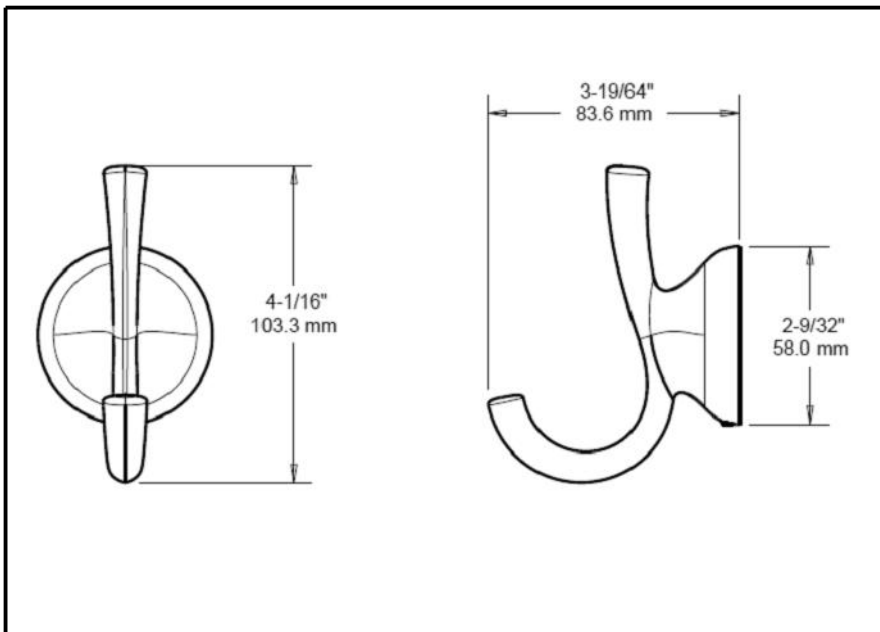

ACCESSORIES

- Amesbury™ Bath collection
- Robe Hook

Submitted Model No.: _____

Specific Features: _____

STANDARD SPECIFICATIONS:

- Wood blocking is preferable behind all wall surfaces. If wood blocking is not available, the following fasteners are suggested: Tile/Masonry-Plastic or lead Anchors Plaster/drywall-Toggle bolts.
- Mounting hardware and mounting template included with product.