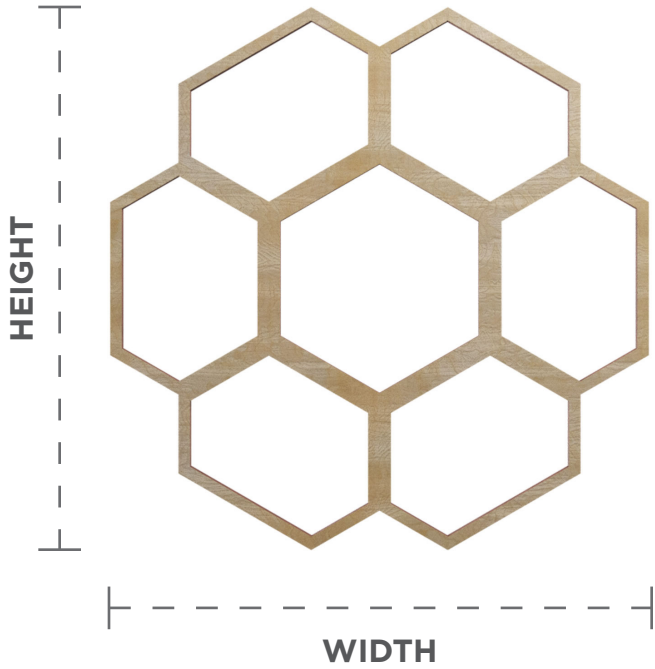

PIERCED FRETWORK CEILING MEDALLIONS

STYLE

FLORIN

FRONT VIEW

PROJECTION
SIDE VIEW

SIZE RANGE
16" - 40"

WOOD SPECIES

ALDER

BIRCH

CHERRY

HICKORY

RED OAK

WALNUT

PAINT-GRADE

CONSTRUCTION: Wood grain veneer over substrate.
3/8" or 1/4" thickness.

USAGE: Commercial or residential walls & ceilings.
Not suitable for areas exposed to water or for
outdoor applications