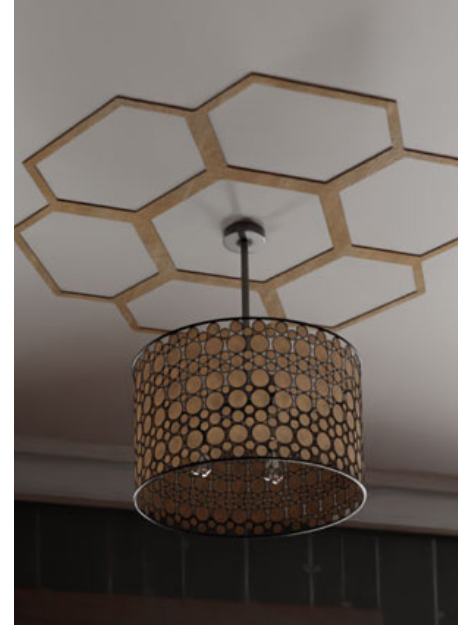

PIERCED FRETWORK CEILING MEDALLIONS

STYLE

FLORIN

FRONT VIEW

PROJECTION
SIDE VIEW

SIZE RANGE
16" - 40"

WOOD SPECIES

ALDER

BIRCH

CHERRY

HICKORY

RED OAK

WALNUT

PAINT-GRADE

CONSTRUCTION: Wood grain veneer over substrate.
3/8" or 1/4" thickness.

USAGE: Commercial or residential walls & ceilings.
Not suitable for areas exposed to water or for
outdoor applications