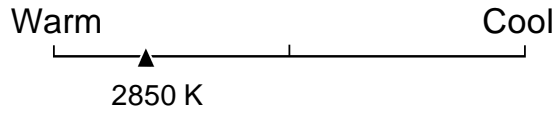

# Lighting Facts Per Bulb

**Brightness** **580 Lumens**

**Estimated Yearly Energy Cost** **\$7.83**

Based on 3 hrs/day, 11¢/kWh  
Cost depends on rates and use

**Life**

Based on 3 hrs/day

**1.8 years**

**Light Appearance**