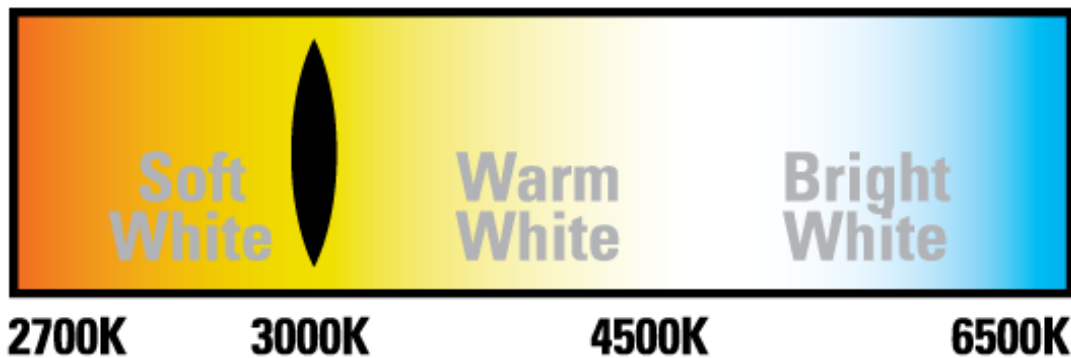

PRODUCT SPECIFICATIONS

Lumens (Light Output) **427**

Watts **7.3**

Lumens Per Watt (Efficacy) **58.5**

Color Accuracy (CRI) **90**

Light Color (CCT) **3000K**

Correlated Color Temperature (CCT)

HU1018D930PR