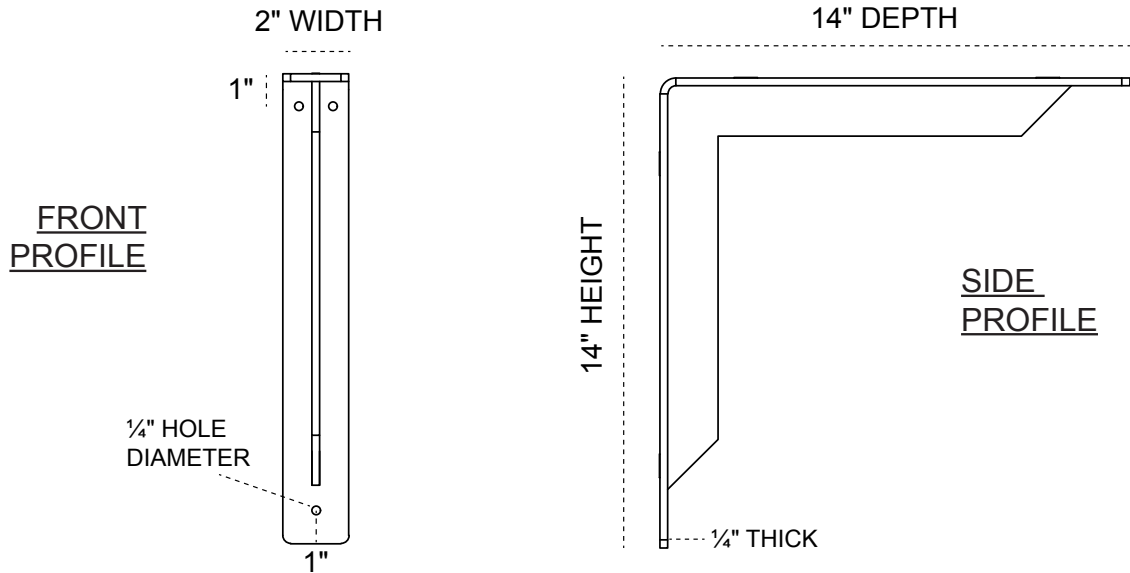

2-INCH W X 14-INCH D X 14-INCH H STOCKPORT BRACKET

HEAVY-DUTY 1/4" THICK

AVAILABLE IN:
STAINLESS STEEL
ZINC PLATED STEEL
POWDER COATED BLACK

BKTM02X14X14STSS
BKTM02X14X14STCRS
BKTM02X14X14STPBL

P:866.607.0453 | F: 866.591.3143
2300 W. Main St. | Clarksville, TX 75426
sales@ekenamillwork.com | www.ekenamillwork.com