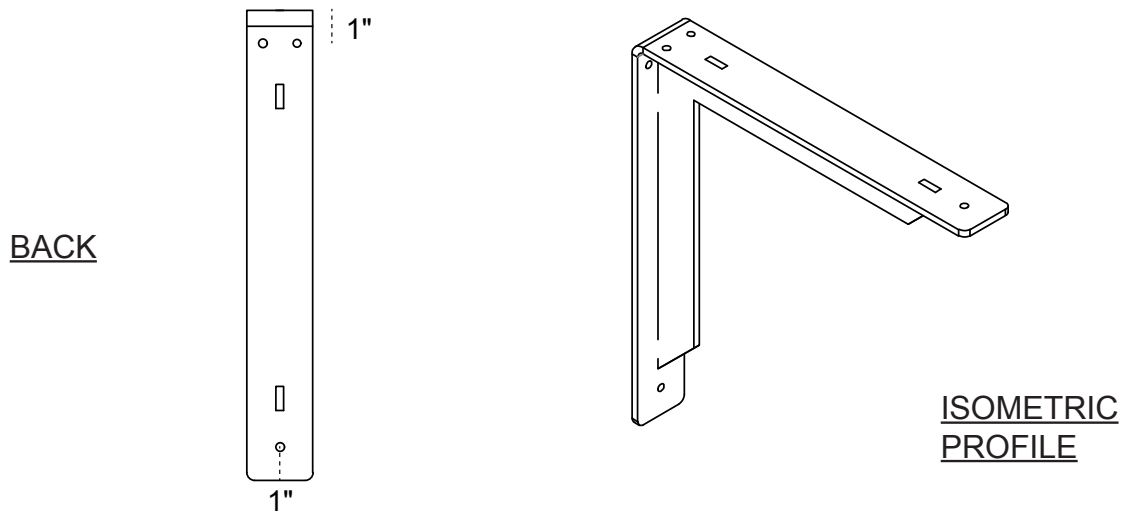

2-INCH W X 14-INCH D X 14-INCH H STOCKPORT BRACKET

HEAVY-DUTY 1/4" THICK

AVAILABLE IN:
STAINLESS STEEL
ZINC PLATED STEEL
POWDER COATED BLACK

BKTM02X14X14STSS
BKTM02X14X14STCRS
BKTM02X14X14STPBL

P:866.607.0453 | F: 866.591.3143
2300 W. Main St. | Clarksville, TX 75426
sales@ekenamillwork.com | www.ekenamillwork.com