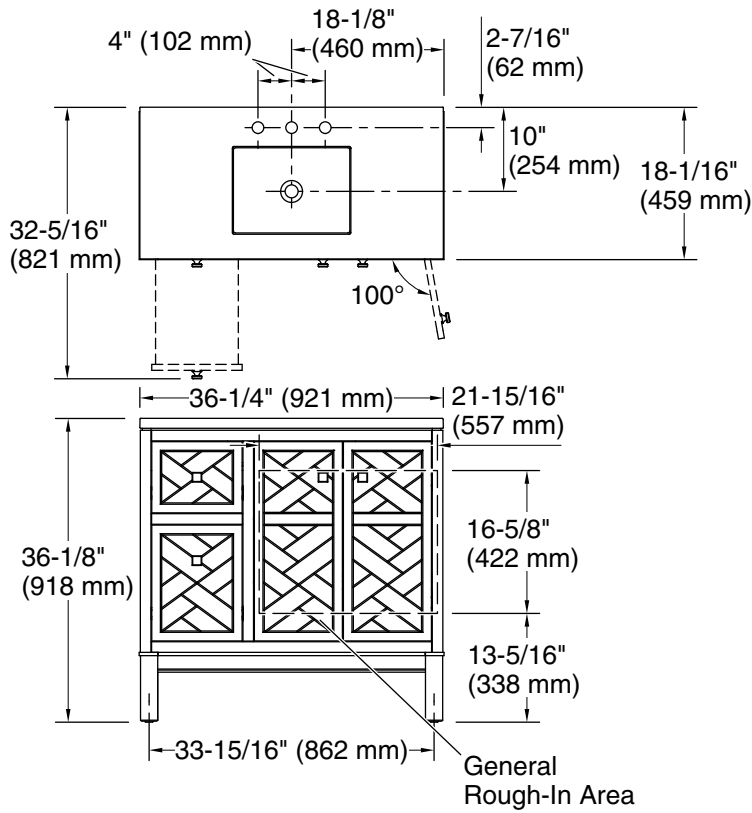

Technical Information

All product dimensions are nominal.

Notes

Install this product according to the installation instructions.