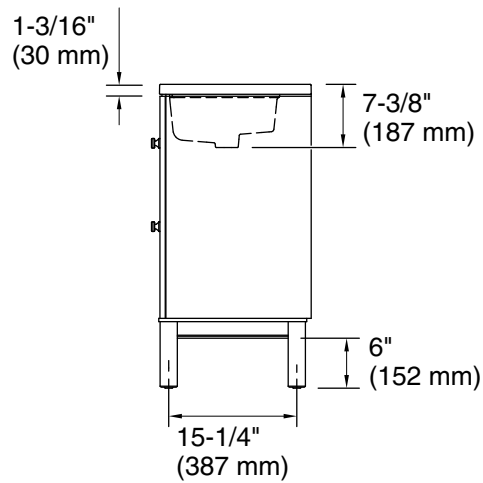

### Features

- Two full-extension 12-3/4" (325 mm) drawers with soft-close side-mount slides
- Three-way adjustable slow-close door hinges for easy cabinet access
- 18" (457 mm) cabinet interior provides ample storage space
- Finish-matched cabinet interior offers generous clearance for plumbing
- Customize your storage with optional accessories such as floor liners, drawer organizers, and perfectly sized containers (sold separately)

### Technical Information

All product dimensions are nominal.