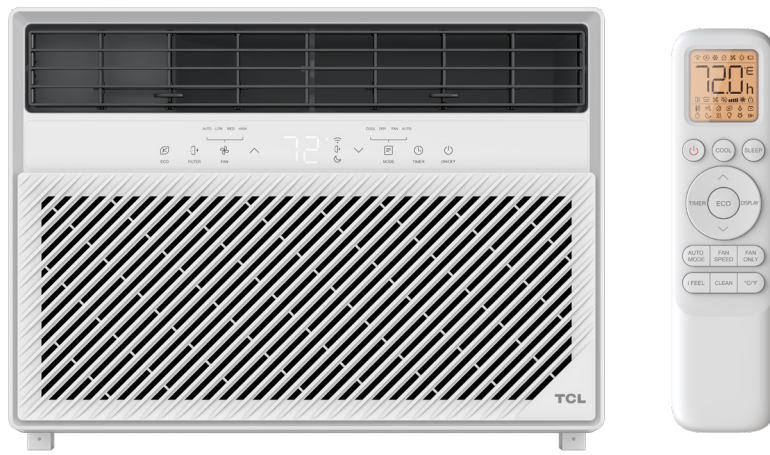

THREE-IN-ONE COMFORT

Cools, circulates, and dehumidifies the air to keep your space comfortable.

ENERGY SAVINGS YOUR WALLET WILL LOVE

TCL's energy-smart Inverter technology can save you up to 49% in energy savings.*

No loud starts or stops - just smoother, quieter cooling, day or night.

YOU'RE IN CONTROL. ANYTIME. ANYWHERE.

Matter-enabled TCL ACs let you enjoy easy voice control through popular voice assistants and remote control via the TCL Home App.

Model	ENERGY-SMART INVERTER WINDOW AIR CONDITIONER			
SKU	T08WV9S	T10WV9S	T12WV9S	T14WV9S
BTU (ASHRAE)	8,000	10,000	12,000	14,000
Coverage	350	450	550	700
Energy Star / DOE	Yes / New DOE	Yes / New DOE	Yes / New DOE	Yes / New DOE
Energy Savings /yr	49%	46%	47%	46%
Decibel Rating (Hi/Med/Lo)	59/56/54	60/56/54	60/56/54	60/56/54
Cooling Speeds	3	3	3	3
Compressor Type	Rotary	Rotary	Rotary	Rotary
Sleep Mode	Yes	Yes	Yes	Yes
Eco Mode	Yes	Yes	Yes	Yes
24-Hour Timer	Yes	Yes	Yes	Yes
Washable/Reusable Filter	Yes	Yes	Yes	Yes
Control	Premium Remote - Included App - TCL Home App Voice - Amazon Alexa, Google Assistant, Apple Homekit	Premium Remote - Included App - TCL Home App Voice - Amazon Alexa, Google Assistant, Apple Homekit	Premium Remote - Included App - TCL Home App Voice - Amazon Alexa, Google Assistant, Apple Homekit	Premium Remote - Included App - TCL Home App Voice - Amazon Alexa, Google Assistant, Apple Homekit
Matter Certified	Yes	Yes	Yes	Yes
Window Opening Compatibility	Width 26-36", Height 14.5"	Width 26-36", Height 16"	Width 26-36", Height 16"	Width 26-36", Height 16"
Product Dimensions (WxDxH)	18.58"x17.72"x13.31"	19.76"x21.5"x15.16"	19.76"x21.5"x15.16"	19.76"x21.5"x15.16"
Net Weight (lbs)	41.9	49.6	51.8	57.3
RATED CEER B/w.h	16	16	16	16
RATED Input (W)	715	940	1130	1320
RATED Current (A)	7.5	10.1	11	12
Refrigerant	R32	R32	R32	R32
Temperature Range	61°F-88°F	61°F-88°F	61°F-88°F	61°F-88°F
Plug Type	5-15P (10A)	5-15P (10A)	5-15P (10A)	5-15P(10A)
Plug Face	 115V	 115V	 115V	 115V