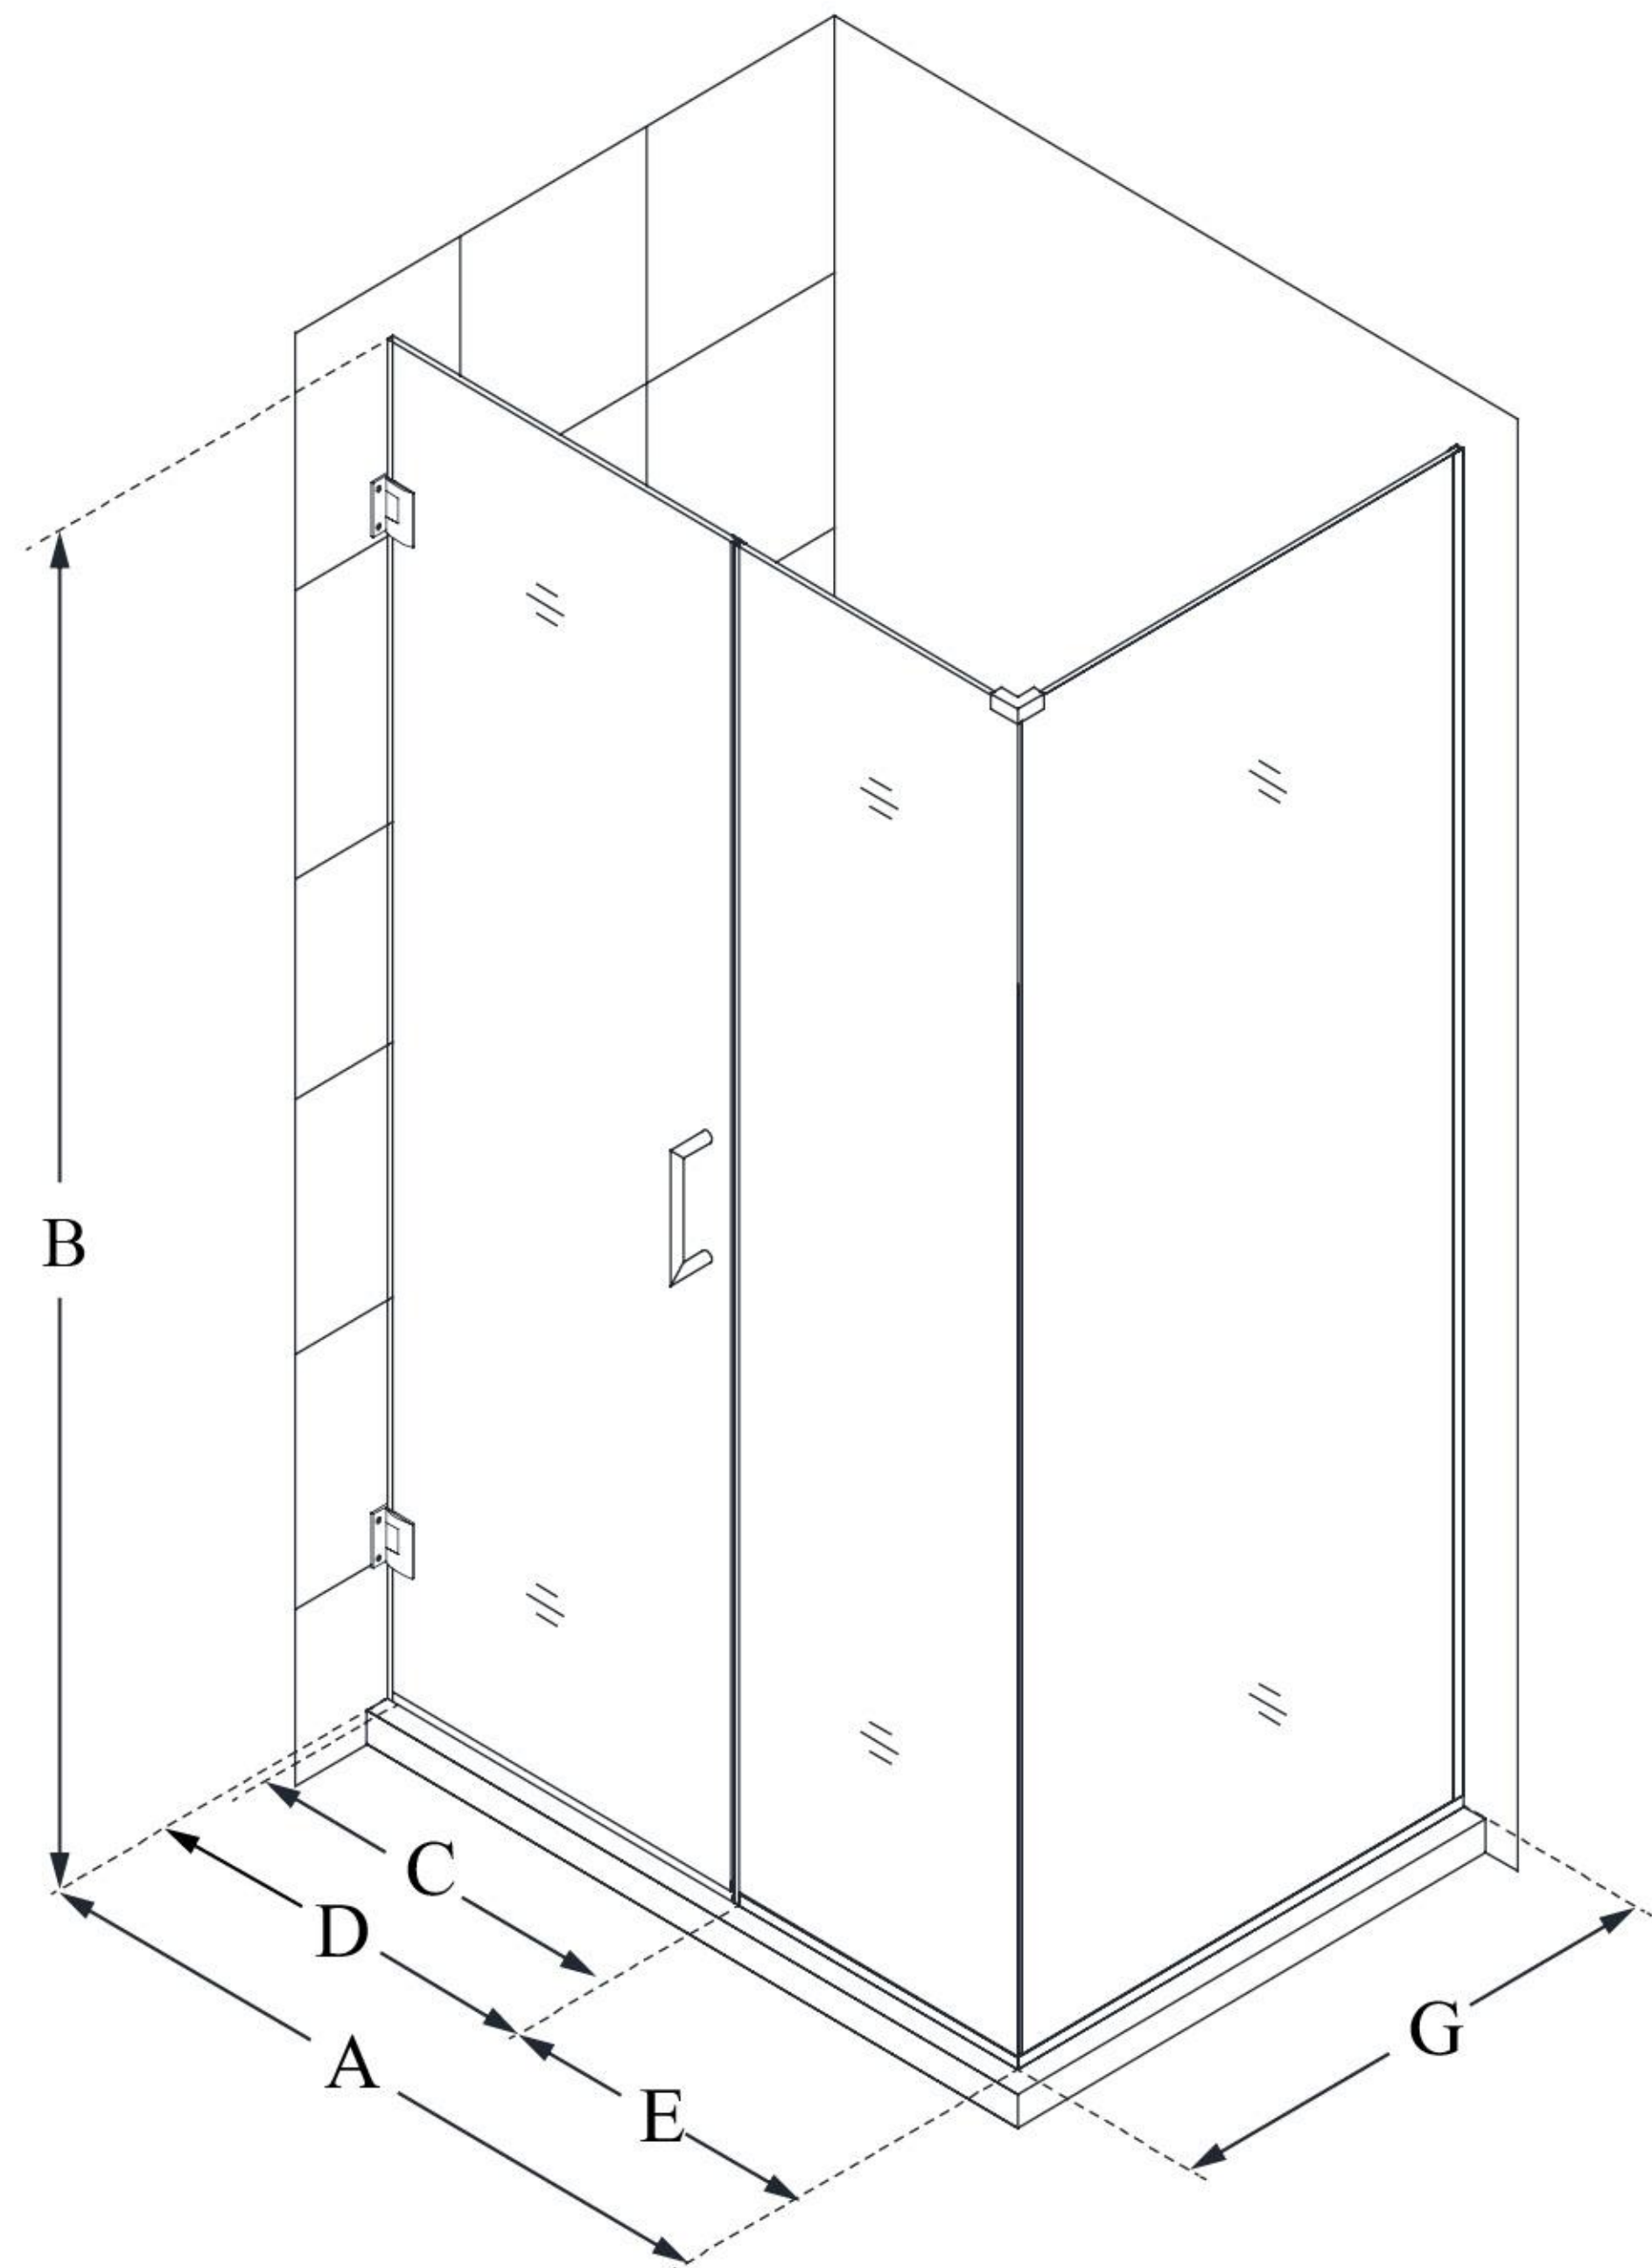

MODEL INFORMATION

SHEN-24455340

UNIDOOR PLUS

DreamLine Unidoor Plus 45
1/2 in. W x 34 3/8 in. D x 72 in.
H Frameless Hinged Shower
Enclosure, Clear Glass

SWING DOOR

CONFIGURATION DIMENSIONS:

A: 45 1/2 in.

MODEL WIDTH

B: 72 in.

MODEL HEIGHT

C: 22 in.

ACCESS WIDTH

D: 23 in.

DOOR WIDTH

E: 22 1/2 in.

INLINE PANEL WIDTH

G: 34 3/8 in.

RETURN PANEL WIDTH

DreamLine reserves the right to update or modify the hardware or materials pictured without prior notice for the purpose of product improvement and customer satisfaction.