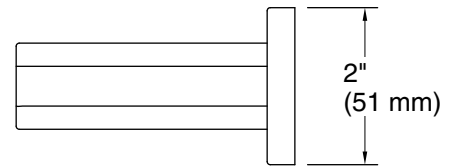

Color tiles intended for reference only.

Color	Code	Description
	CP	Polished Chrome
	SN	Vibrant® Polished Nickel
	BN	Vibrant® Brushed Nickel
	BV	Vibrant® Brushed Bronze
	BL	Matte Black
	2MB	Vibrant® Brushed Moderne Brass
	BGP	Vibrant Brushed Graphite
	TT	Vibrant Titanium