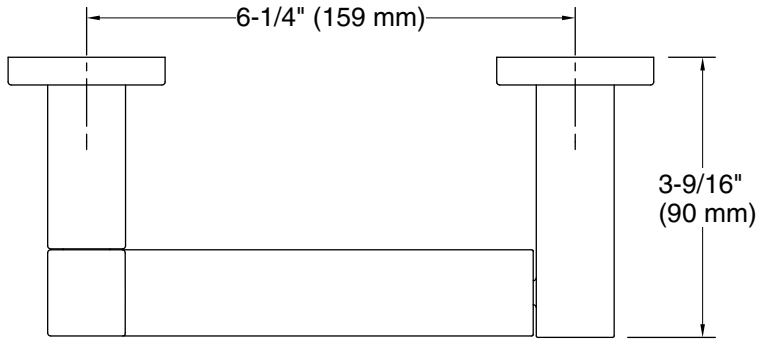

Technical Information

All product dimensions are nominal.

Material: Zinc, Stainless Steel

Notes

Install this product according to the installation instructions.

CAUTION: Risk of personal injury. Do not install these products in any area where they are likely to be used inadvertently as a grab bar or support bar. These products are not designed or intended for use as a grab bar or support bar.