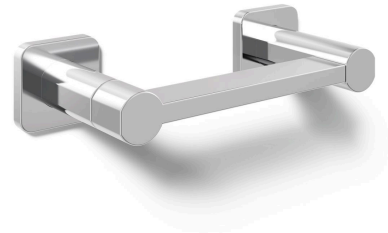

Features

- Pivoting holder makes changing toilet paper quick and simple
- Coordinates with other products in the Parallel collection

Material

- Premium metal construction for durability and reliability
- KOHLER finishes resist corrosion and tarnishing

Recommended Products/Accessories

K-23729 Stainless steel cleaner

Codes/Standards

None Applicable

KOHLER® Faucet Lifetime Limited Warranty

See website for detailed warranty information.

Available Colors/Finishes

Color tiles intended for reference only.

Color	Code	Description
	CP	Polished Chrome
	SN	Vibrant® Polished Nickel
	BN	Vibrant® Brushed Nickel
	BV	Vibrant® Brushed Bronze
	BL	Matte Black
	2MB	Vibrant® Brushed Moderne Brass
	BGP	Vibrant Brushed Graphite
	TT	Vibrant Titanium