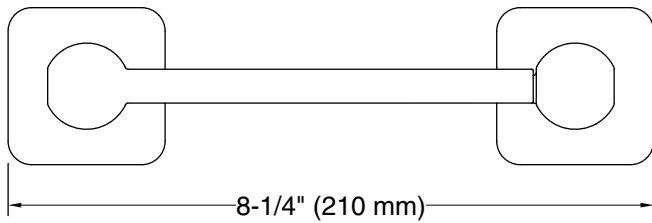

Technical Information

All product dimensions are nominal.

Material: Zinc, Stainless Steel

Notes

Install this product according to the installation instructions.

CAUTION: Risk of personal injury. Do not install these products in any area where they are likely to be used inadvertently as a grab bar or support bar. These products are not designed or intended for use as a grab bar or support bar.