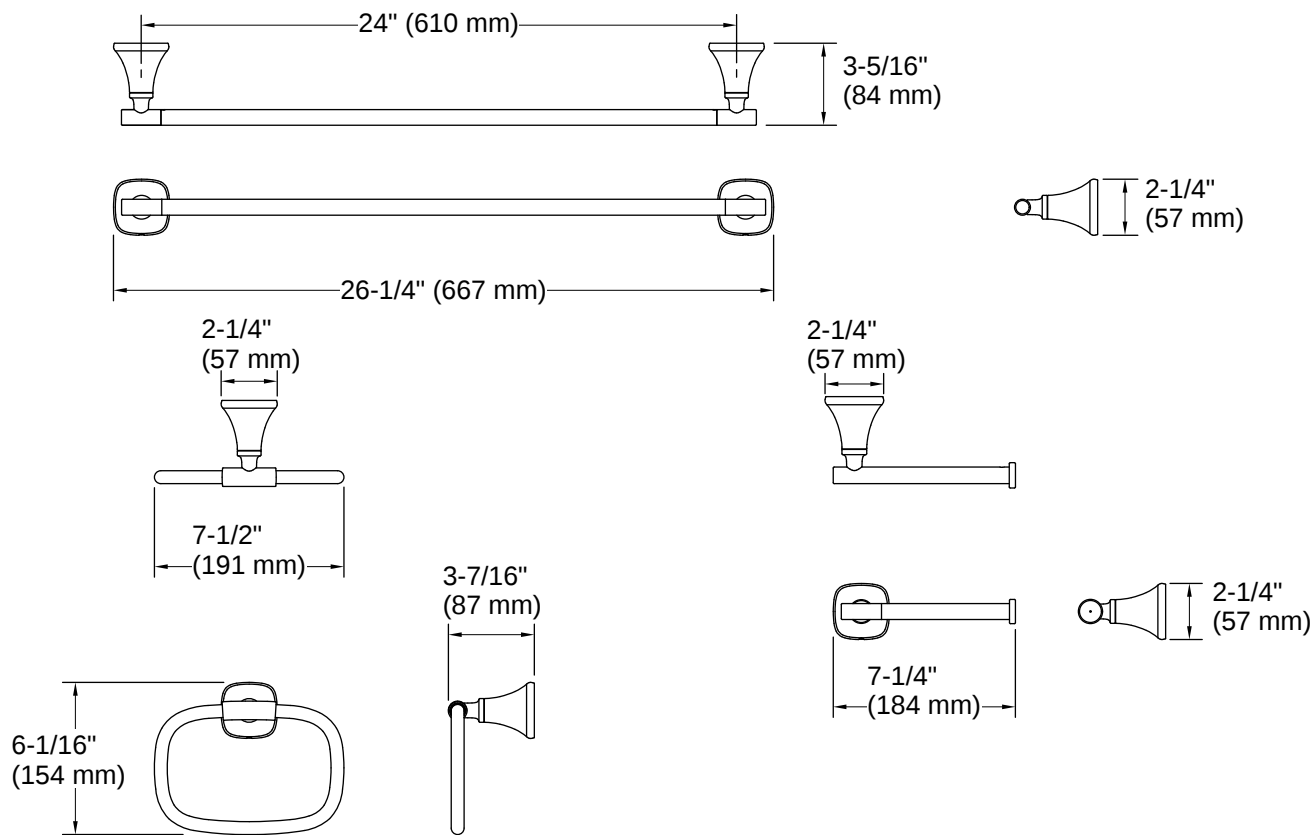

Installation

- Easy installation – no special tools required

Installation Notes

Install this product according to the installation instructions.