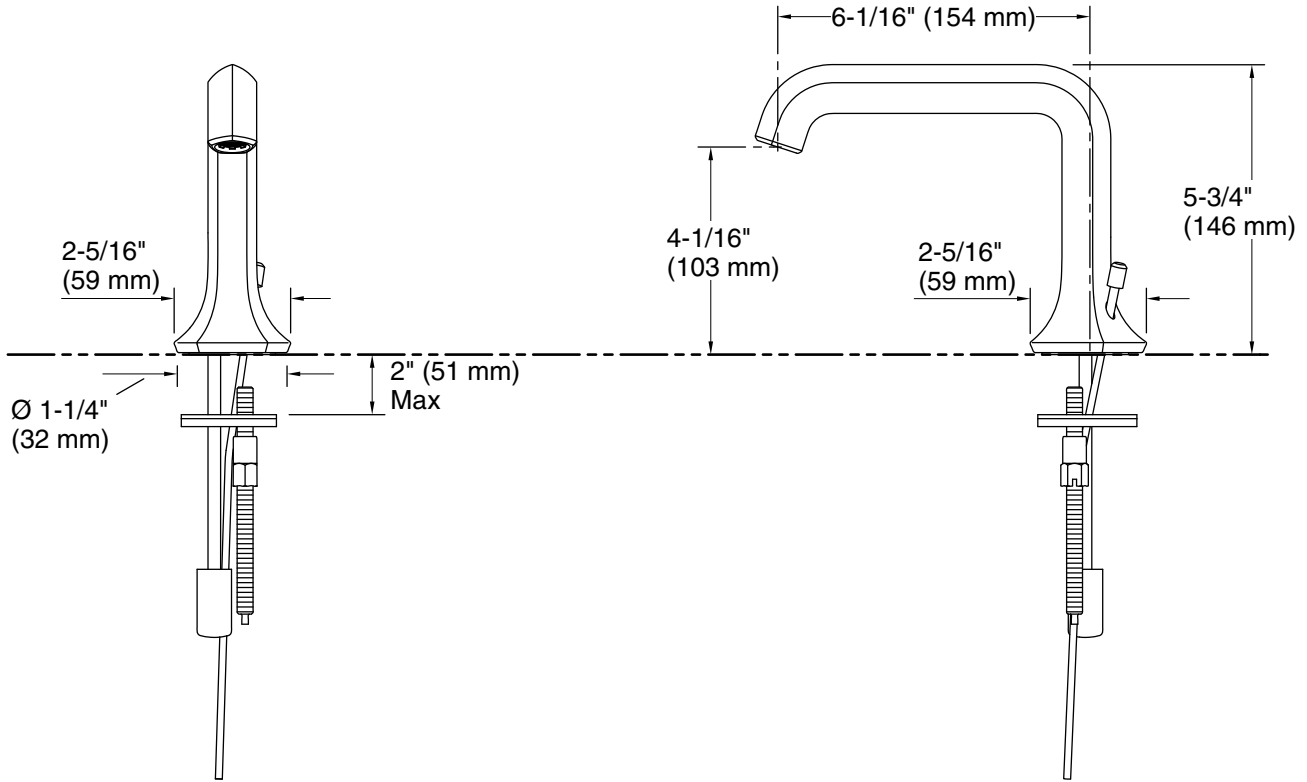

Features

- 6" (152 mm) spout reach
- 0.5 gpm (1.9 lpm) maximum flow rate at 60 psi (4.14 bar)
- Laminar flow
- Metal pop-up drain with lift rod and 1-1/4" tailpiece
- Part of the Occasion bathroom faucet and accessory collection

Material

- Premium metal construction for durability and reliability
- KOHLER finishes resist corrosion and tarnishing

Installation

- For 8" – 16" (203 – 406 mm) centers
- Deck-mount

Required Products/Accessories

Technical Information

All product dimensions are nominal.

Faucet flow rate: 0.5 gal/min (1.9 l/min)

Drain included: Yes

Drain with overflow: Yes

Drain tailpiece included: Yes

Spout:

Spout reach: 6-1/16" (154 mm)