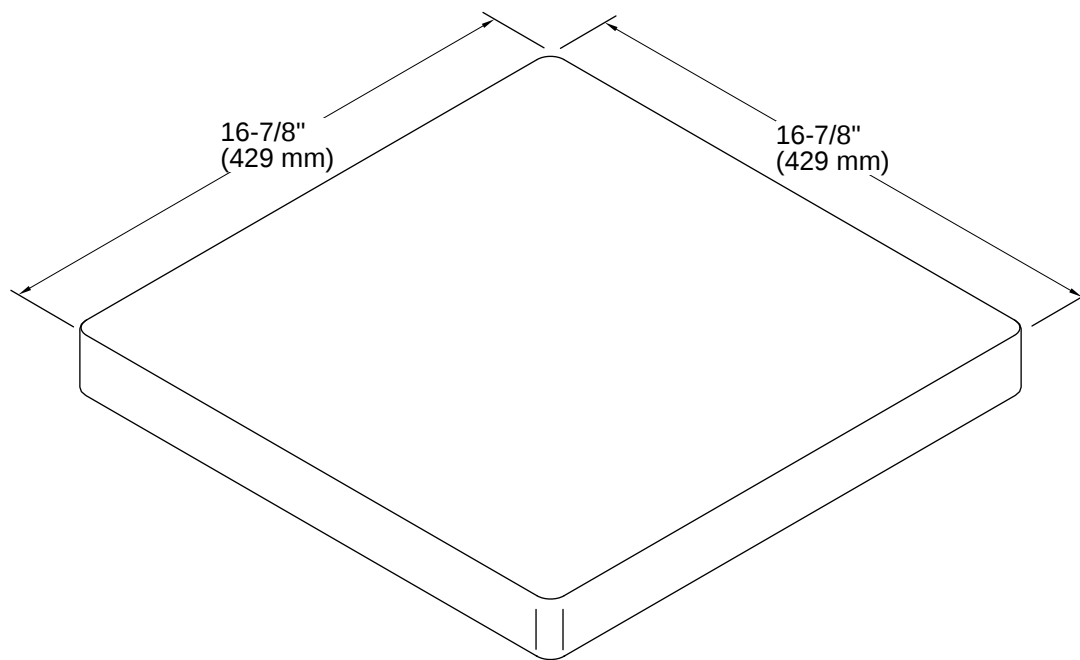

Installation Notes

Install this product according to the installation instructions.