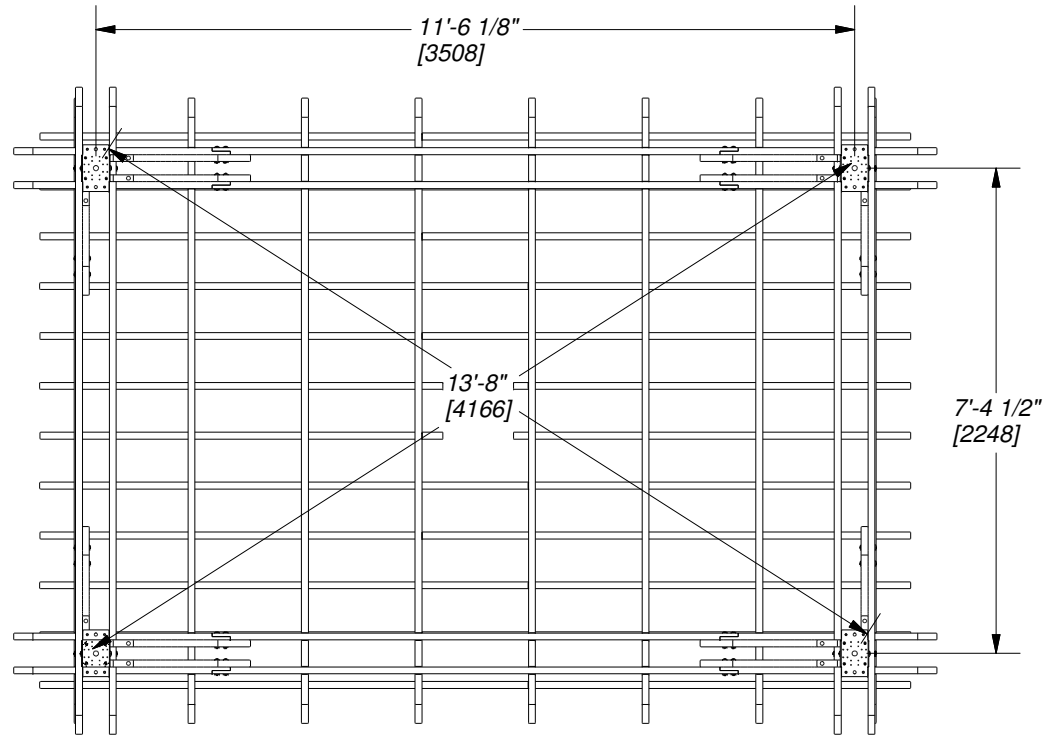

Part Number	2101517 FAIRHAVEN 10 X 14 PERGOLA
Sheet	1 OF 3

DRAWN BY	CB	DESCRIPTION	10 x 14 PERGOLA
DATE	1/21/2020	PART NUMBER	2101517 FAIRHAVEN 10 X 14 PERGOLA
		REV	

DRAWN BY	CB	DESCRIPTION	10 x 14 PERGOLA
DATE	1/21/2020	PART NUMBER	2101517 FAIRHAVEN 10 X 14 PERGOLA
		REV	

DRAWN BY	CB	DESCRIPTION	10 x 14 PERGOLA
DATE	1/21/2020	PART NUMBER	2101517 FAIRHAVEN 10 X 14 PERGOLA
		REV	