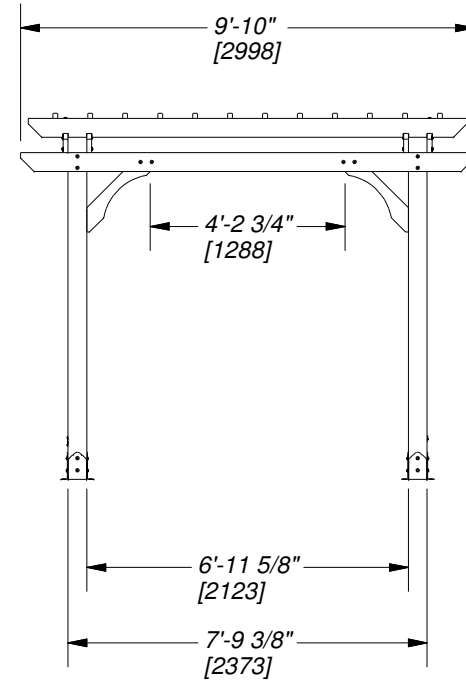

Part Number	2101517 FAIRHAVEN 10 X 14 PERGOLA
Sheet	1 OF 3

DRAWN BY	CB	DESCRIPTION	10 x 14 PERGOLA
DATE	1/21/2020	PART NUMBER	2101517 FAIRHAVEN 10 X 14 PERGOLA
		REV	

DRAWN BY	CB	DESCRIPTION	10 x 14 PERGOLA
DATE	1/21/2020	PART NUMBER	2101517 FAIRHAVEN 10 X 14 PERGOLA
		REV	

DRAWN BY	CB	DESCRIPTION	10 x 14 PERGOLA
DATE	1/21/2020	PART NUMBER	2101517 FAIRHAVEN 10 X 14 PERGOLA
		REV	