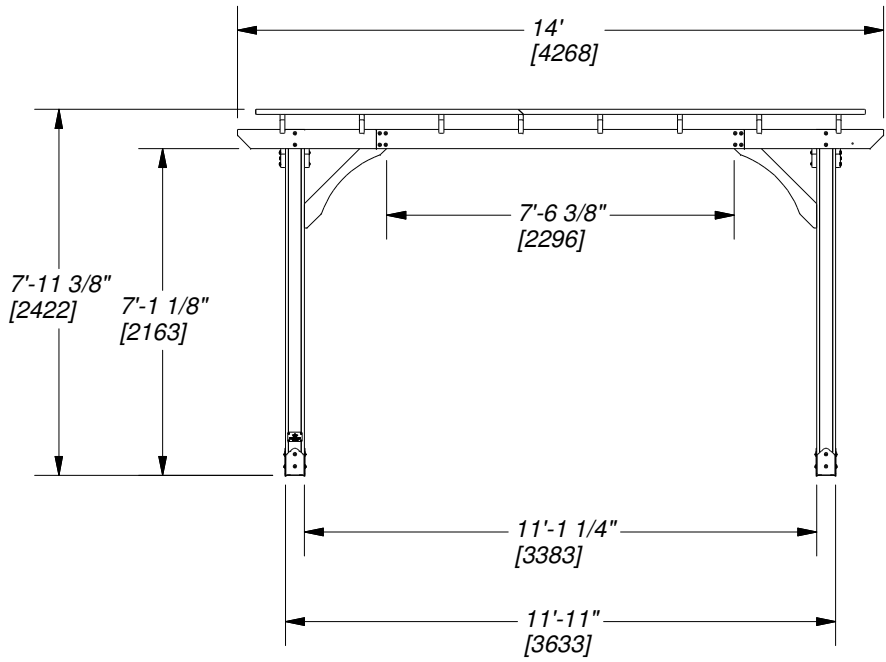

Part Number	2101517 FAIRHAVEN 10 X 14 PERGOLA
Sheet	1 OF 3

DRAWN BY	CB	DESCRIPTION	10 x 14 PERGOLA
DATE	1/21/2020	PART NUMBER	2101517 FAIRHAVEN 10 X 14 PERGOLA
		REV	

DRAWN BY	CB	DESCRIPTION	10 x 14 PERGOLA
DATE	1/21/2020	PART NUMBER	2101517 FAIRHAVEN 10 X 14 PERGOLA
		REV	

DRAWN BY	CB	DESCRIPTION	10 x 14 PERGOLA
DATE	1/21/2020	PART NUMBER	2101517 FAIRHAVEN 10 X 14 PERGOLA
		REV	