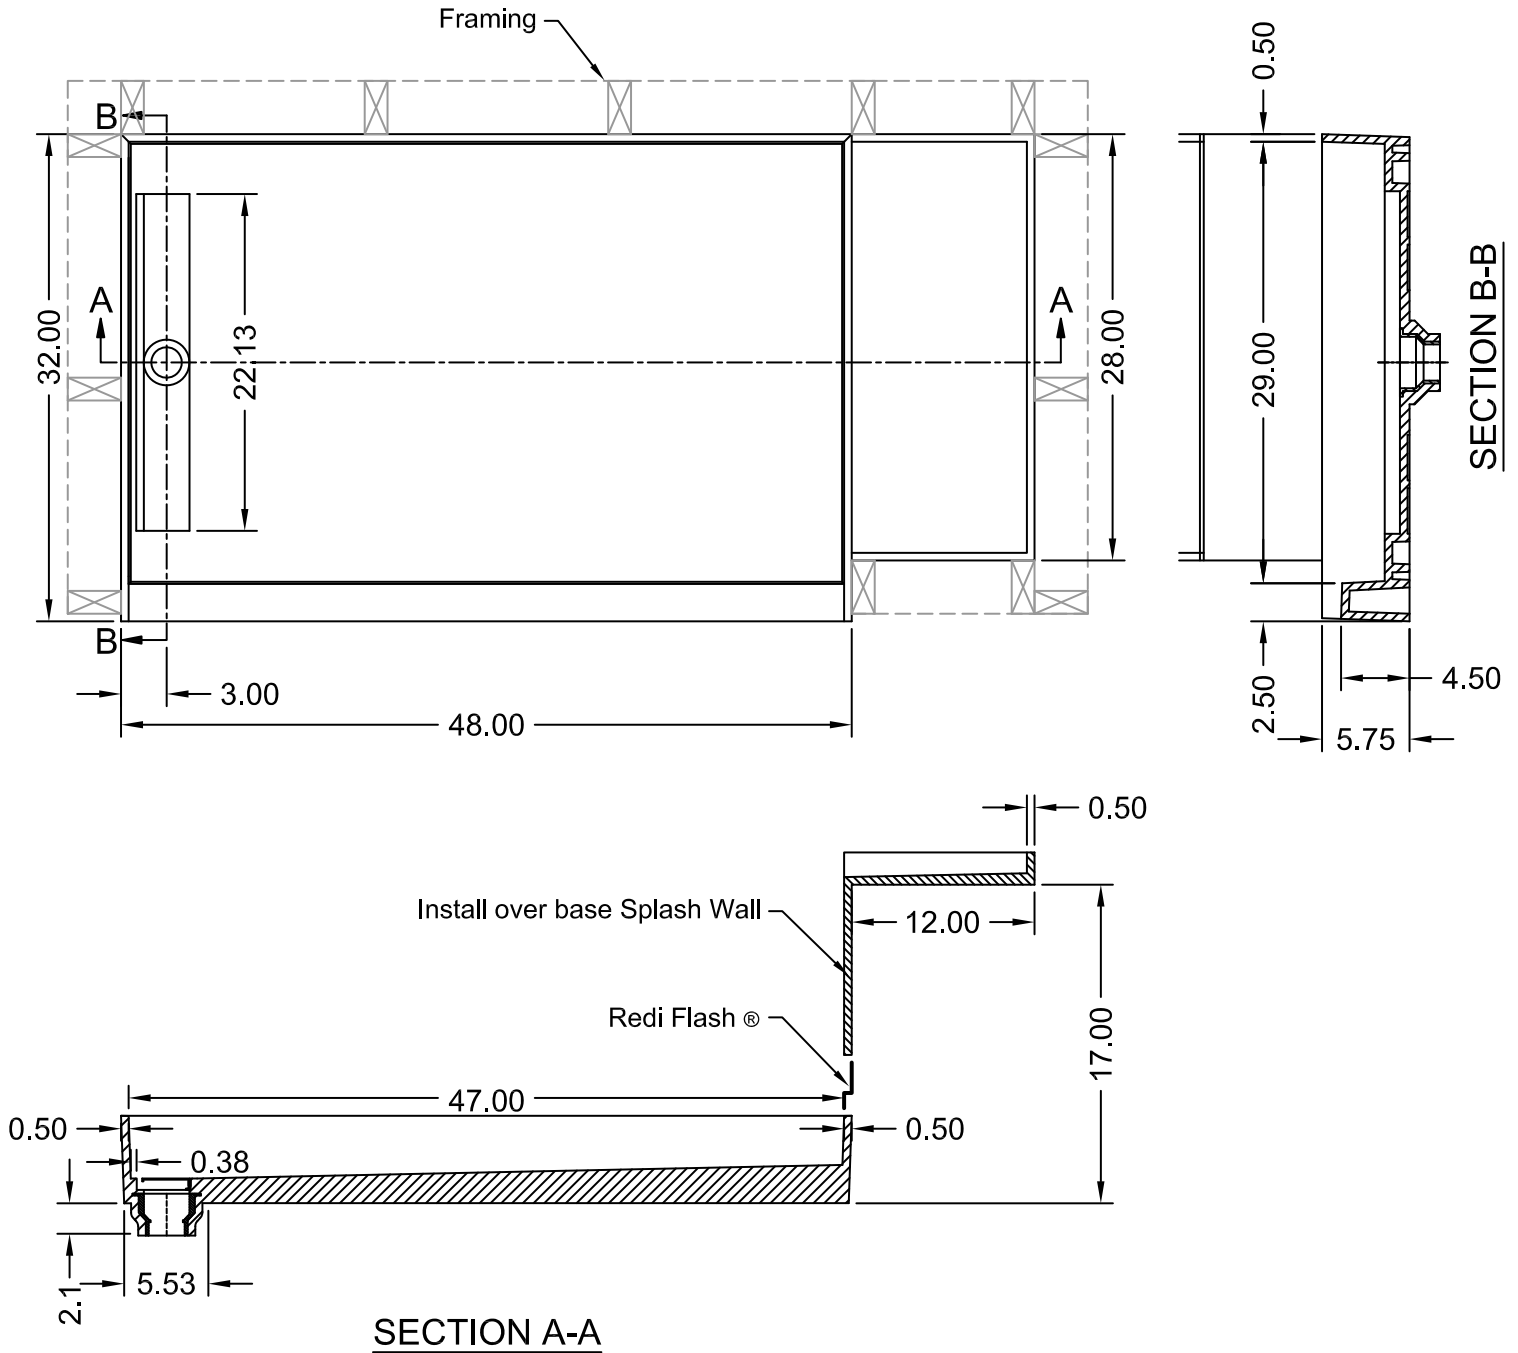

(Not to scale)

ANSI Z124.1-95 ASTM F462-79  
ANSI Z124.2-95 B45.0-02  
ICC/ANSI A117.1.98 B45.5-02

Toll Free: 800.232.6156  
Tel: 954.323.0125  
Fax: 954.344.8064

techsupport@tileredi.com  
www.tileredi.com