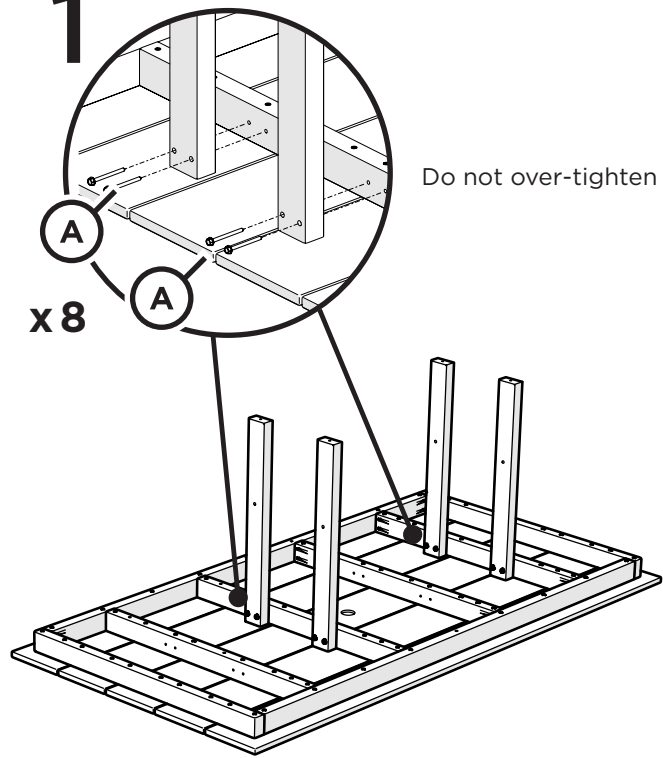

Separate box

A x 16

2.5" Screw — HHW14X2.5

B x 16

3" Screw — H.27X3

1