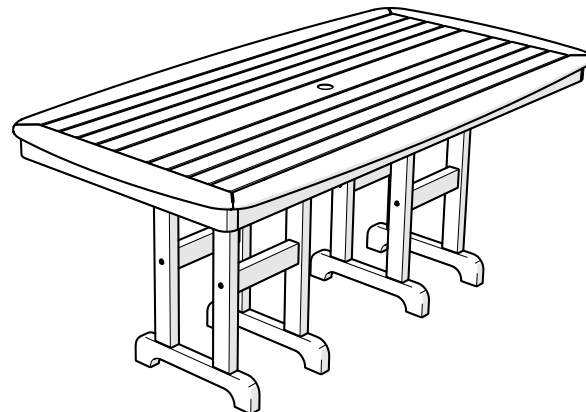

Assembly Instructions

TXFDT3772
Monterey Bay 37" X 72"
Dining Table

TXNCT3772
Yacht Club 37" X 72"
Dining Table

..... **20-Year Warranty**

To view our full warranty, please visit
trexfurniture.com/warranty