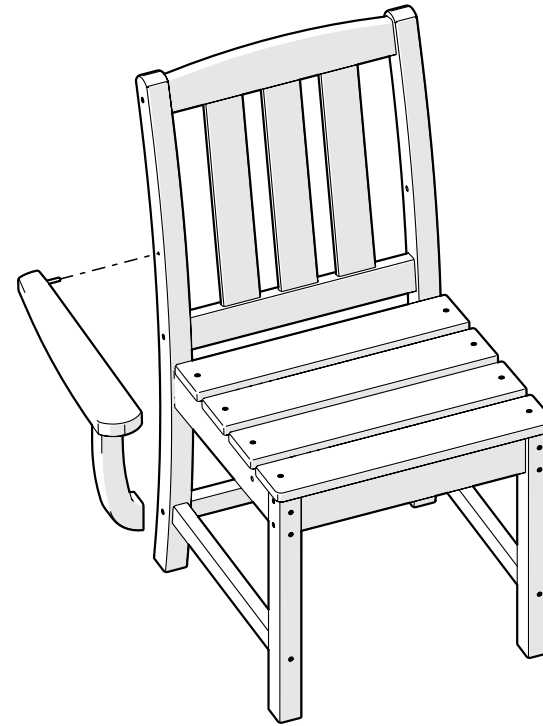

TOOLS

3/8" wrench
(not included)

PARTS

A x2

2.5" Screw — HHW14X2.5

B x2

Cap Dowel Screw — HD.25X2+P11420

1

Twist dowel screw into arm until
finger-tight, remove protective cap

2

3

4

5

Repeat Steps 1 Thru 4
On Opposite Side