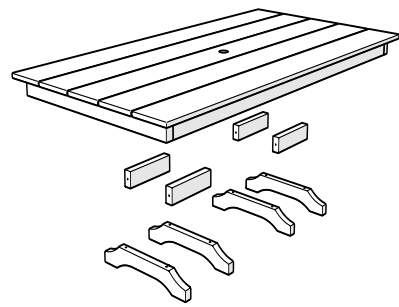

TOOLS

4mm T-handle hex key (included)

3/8" wrench (not included)

PARTS

Separate box

A x 16

2.5" Screw — HHW14X2.5

B x 16