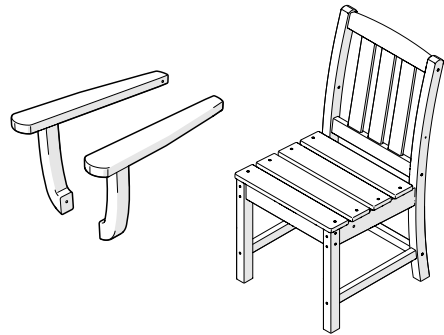

TOOLS

3/8" wrench
(not included)

PARTS

A x2

2.5" Screw — HHW14X2.5

B x2

Cap Dowel Screw — HD.25X2+P11420

1

Twist dowel screw into arm until
finger-tight, remove protective cap