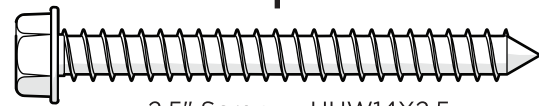

TOOLS

3/8" wrench
(not included)

PARTS

A x2

2.5" Screw — HHW14X2.5

B x2

Cap Dowel Screw — HD.25X2+P11420

1