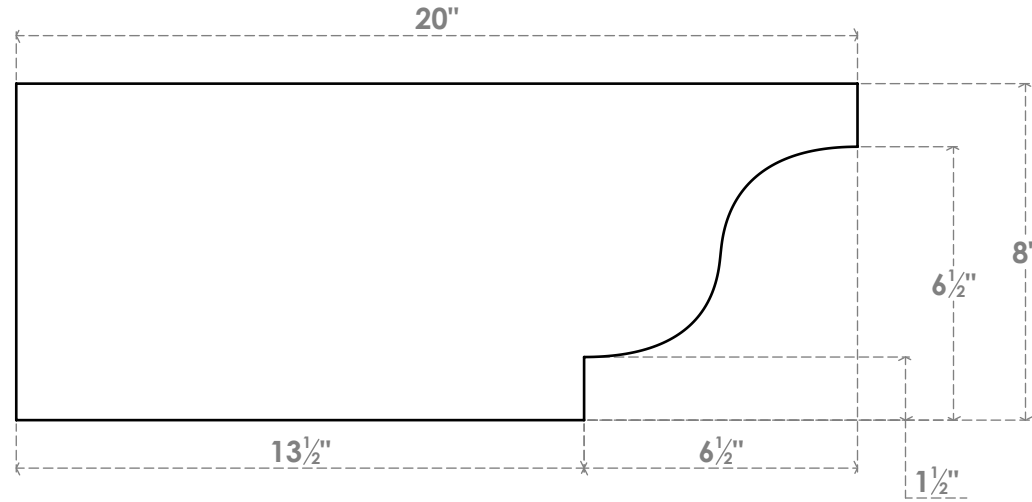

RFTP05X08X20NEW

5"W X 8"H X 20"L NEWPORT ARCHITECTURAL GRADE PVC RAFTER TAIL

SIDE PROFILE

FRONT PROFILE

ISOMETRIC

EKENA MILLWORK
 2300 WEST MAIN ST.
 CLARKSVILLE, TX 75426
 TOLL FREE: 866-607-0453
 WWW.EKENAMILLWORK.COM