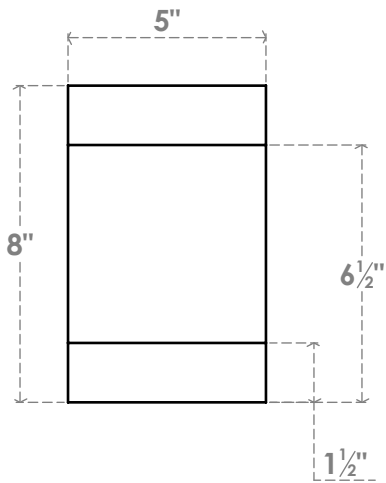

RFTP05X08X20NEW

5"W X 8"H X 20"L NEWPORT ARCHITECTURAL GRADE PVC RAFTER TAIL

SIDE PROFILE

FRONT PROFILE

ISOMETRIC

EKENA MILLWORK
 2300 WEST MAIN ST.
 CLARKSVILLE, TX 75426
 TOLL FREE: 866-607-0453
 WWW.EKENAMILLWORK.COM