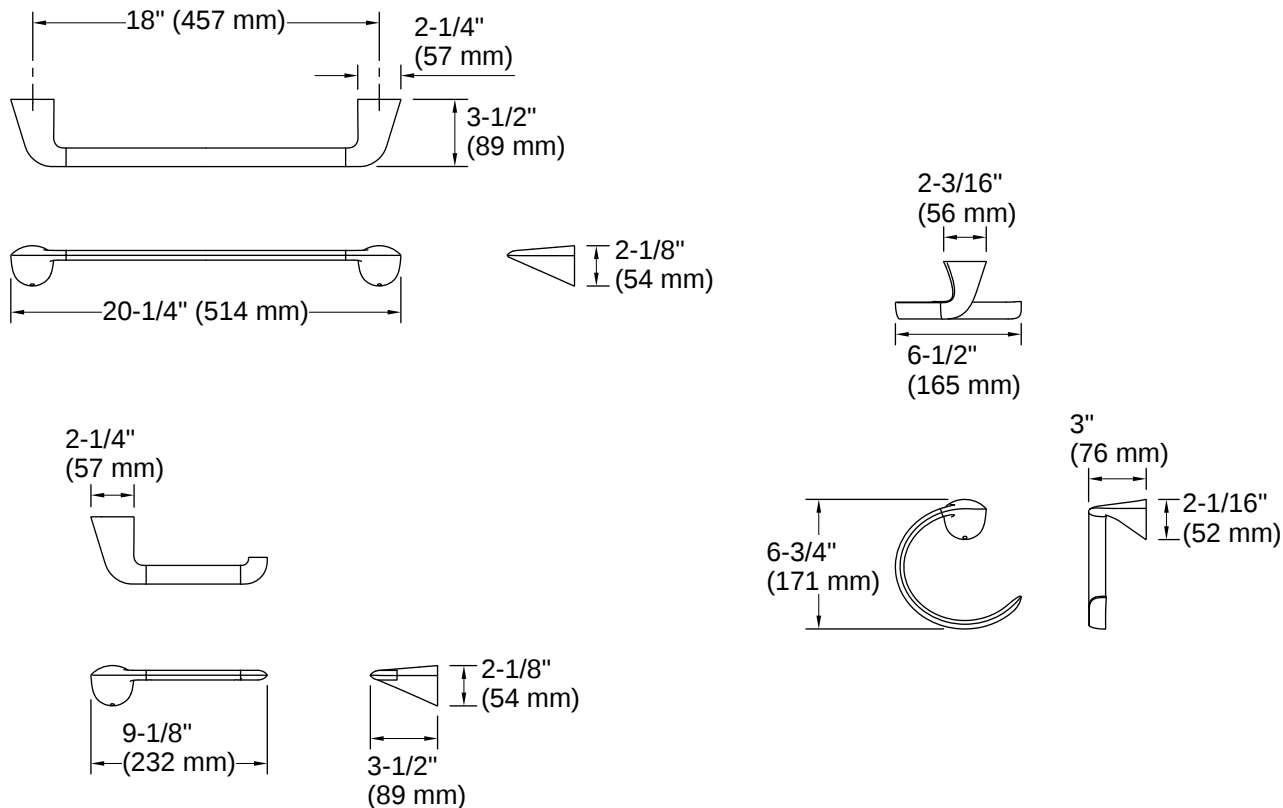

Installation

- Easy installation – no special tools required

Installation Notes

Install this product according to the installation instructions.