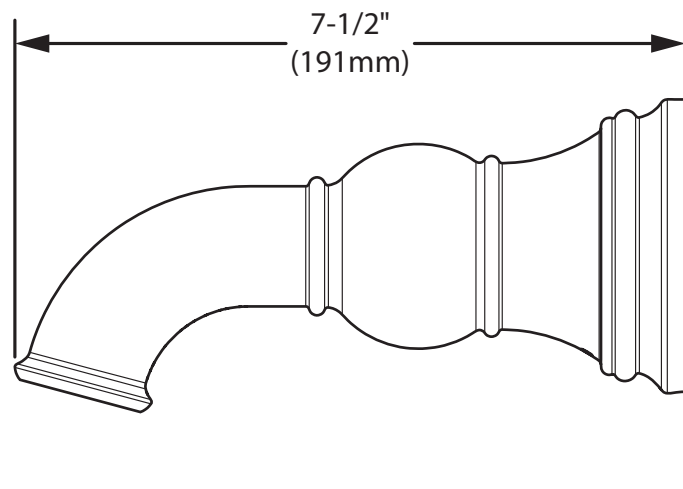

Buy it for looks. Buy it for life.®

Specifications

DESCRIPTION

- Metal construction with various finishes identified by suffix
- Designed to be installed on a 1/2" pipe slip fit-CC connection
- Non-diverting

Visit www.moen.com/support for complete details and limitations

Weymouth™
Tub Spouts 1/2" Slip Fit

Models: S12105 series

CRITICAL DIMENSIONS

(DO NOT SCALE)