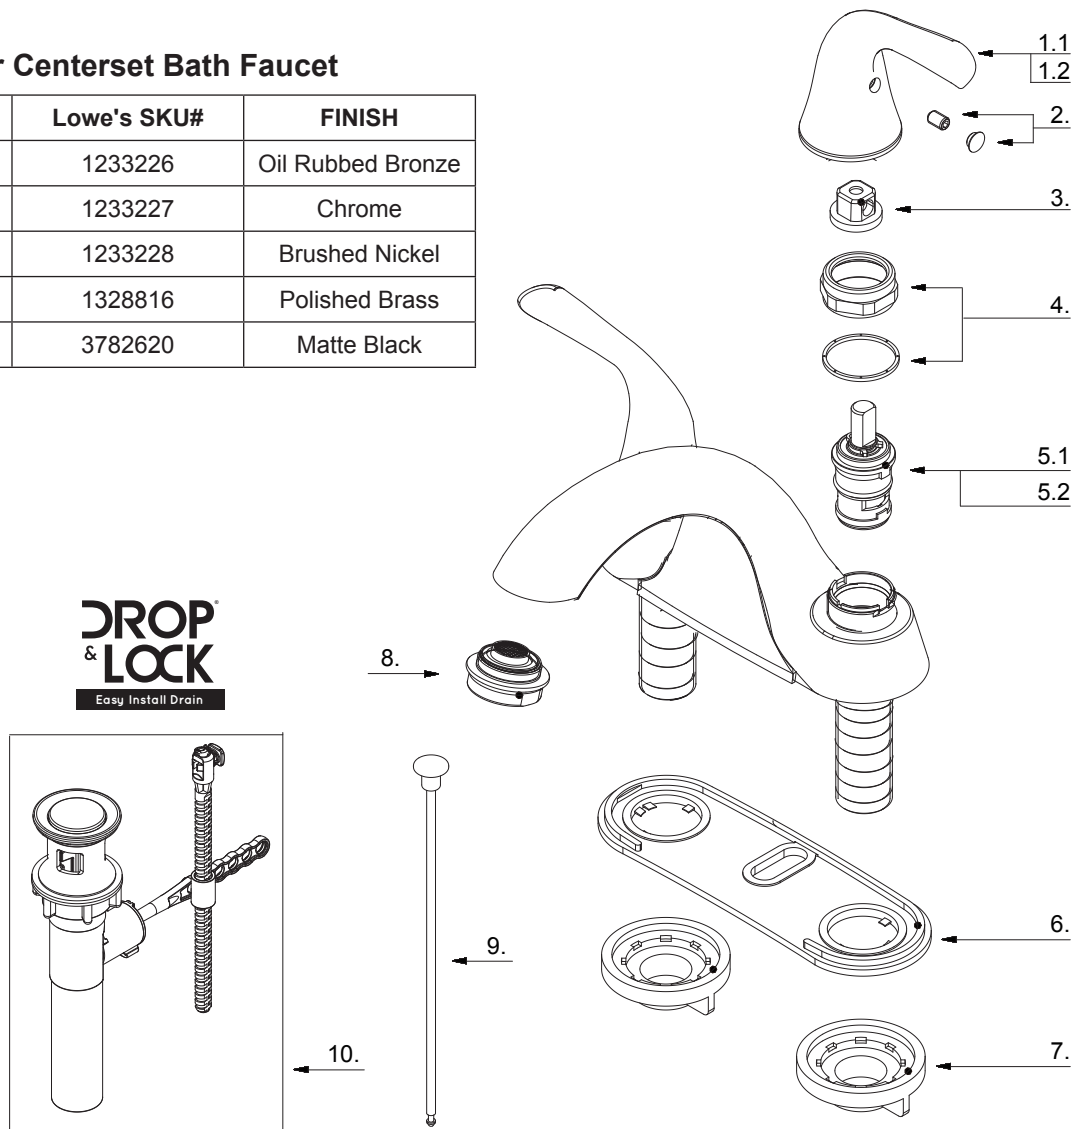

Dover Centerset Bath Faucet

MODEL#	Lowe's SKU#	FINISH
F51B0066OB	1233226	Oil Rubbed Bronze
F51B0066CP	1233227	Chrome
F51B0066NP	1233228	Brushed Nickel
F51B0066YP	1328816	Polished Brass
F51B0066BL	3782620	Matte Black

No.	Description	Part No.	**Finish
1.1	Metal Handle – Cold	A079171C	**CP Chrome
1.2	Metal Handle – Hot	A079171H	**NP Brushed Nickel
2	Index Button	A603A12	**OB Oil Rubbed Bronze
3	Handle Adapter	A517156	**YP Polished Brass
4	Retainer Nut	A66D639	**BL Matte Black
5.1	Ceramic Disc Cartridge - Cold	A507180N	
5.2	Ceramic Disc Cartridge - Hot	A507179N	
6	Putty Plate	A011083	
7	Lock Nut Set	A504023	
8	Aerator	A500966N-55-P	
9	Lift Rod	A025535	
10	Pop-Up Assembly	A505028	