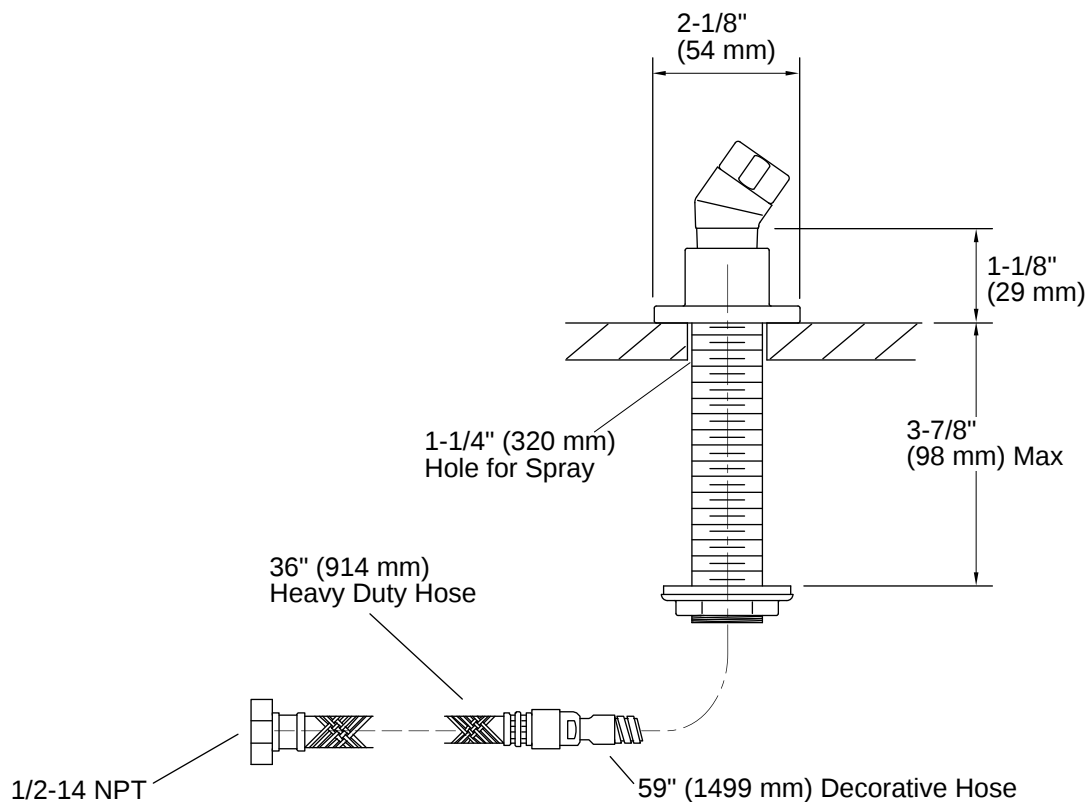

Installation

- Deck- or bath-mount

Installation Notes

Install this product according to the installation instructions.