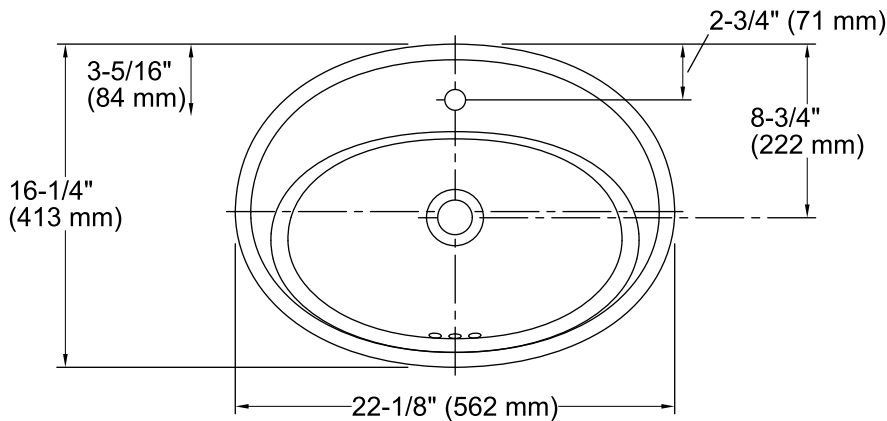

Features

- Vitreous china.
- Drop-in.
- Oval basin.
- With overflow.
- Single faucet hole.
- Coordinates with other products in the Serif collection.
- 22-1/8" (562 mm) x 16-1/4" (413 mm) x 8-1/4" (210 mm)

Color tiles intended for reference only.

Color	Code	Description
	0	White
	96	Biscuit
	47	Almond
	NY	Dune
	95	Ice™ Grey
	G9	Sandbar
	7	Black Black™

Technical Information

All product dimensions are nominal.

Bowl configuration:	Single
Installation:	Drop-In
Bowl area (Only)	Length: 16-7/8" (429 mm) Width: 10-1/8" (257 mm) Water depth: 4-7/8" (124 mm)
Number of deck holes:	1
Faucet hole(s):	1-3/8" (35 mm)
Drain hole:	1-3/4" (44 mm)
Template:	1014189-7, required, included