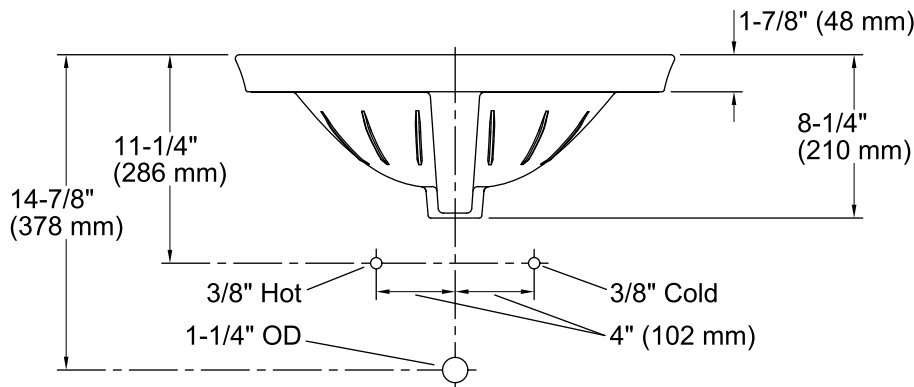

Features

- Vitreous china.
- Drop-in.
- Oval basin.
- With overflow.
- Single faucet hole.
- Coordinates with other products in the Serif collection.
- 22-1/8" (562 mm) x 16-1/4" (413 mm) x 8-1/4" (210 mm)

Color tiles intended for reference only.

Color	Code	Description
	0	White
	96	Biscuit
	47	Almond
	NY	Dune
	95	Ice™ Grey
	G9	Sandbar
	7	Black Black™

Technical Information

All product dimensions are nominal.

Bowl configuration:	Single
Installation:	Drop-In
Bowl area (Only)	Length: 16-7/8" (429 mm) Width: 10-1/8" (257 mm) Water depth: 4-7/8" (124 mm)
Number of deck holes:	1
Faucet hole(s):	1-3/8" (35 mm)
Drain hole:	1-3/4" (44 mm)
Template:	1014189-7, required, included