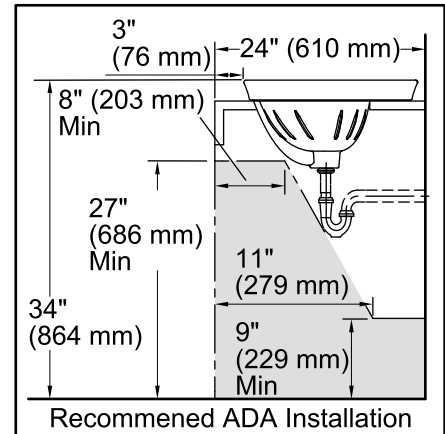

Technical Information

All product dimensions are nominal.

Bowl configuration:	Single
Installation:	Drop-In
Bowl area (Only)	Length: 16-7/8" (429 mm) Width: 10-1/8" (257 mm) Water depth: 4-7/8" (124 mm)
Number of deck holes:	1
Faucet hole(s):	1-3/8" (35 mm)
Drain hole:	1-3/4" (44 mm)
Template:	1014189-7, required, included

Notes

Install this product according to the installation instructions.

NOTICE: Countertop manufacturer or cutter must use the cut-out template provided with the product, or a current one provided by Kohler Co. (call 1-800-4-KOHLER). Kohler Co. is not responsible for cutout errors when the incorrect cut-out template is used.

ADA compliant when installed to the specific requirements of these regulations.