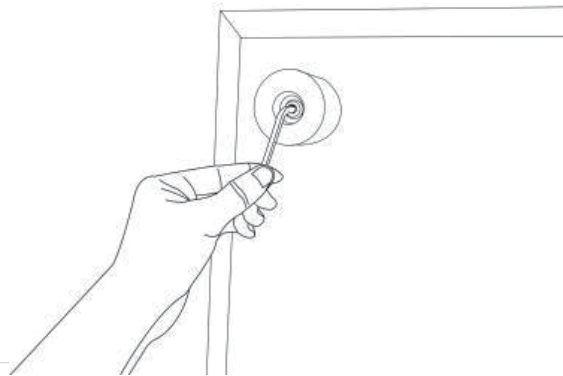

COMPONENTS

- 5 Corner Leg x4