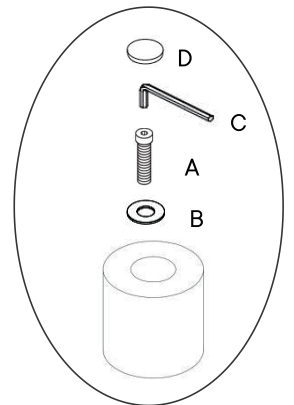

COMPONENTS

- 5 Corner Leg x4