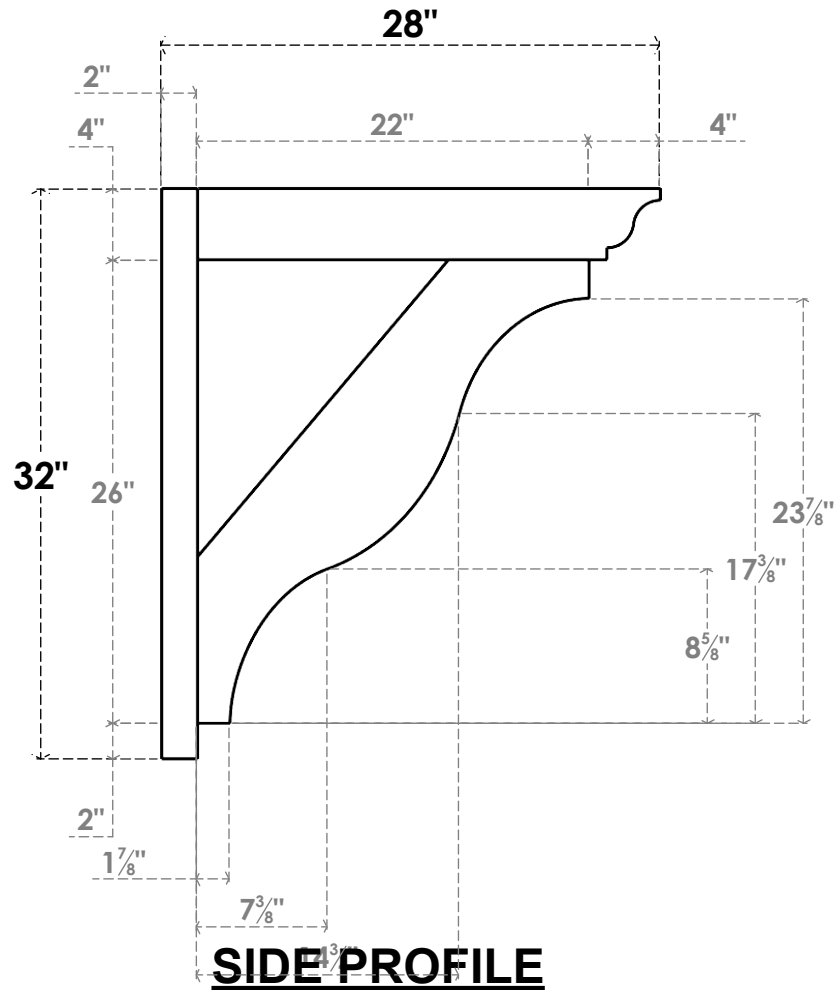

ITEM NUMBER: OUTUROC040X060X28000X32000X040X020X040FST04RCPR

4"W TOP X 6"W BACK X 28"D X 32"H X 4"T TOP X 2"T BACK TIMBERTHANE ROUGH CEDAR FUNSTON FAUX WOOD OPEN OUTLOOKER, TRADITIONAL TOP AND BLOCK BACK, 4"W CLOSED BRACE, PRIMED TAN