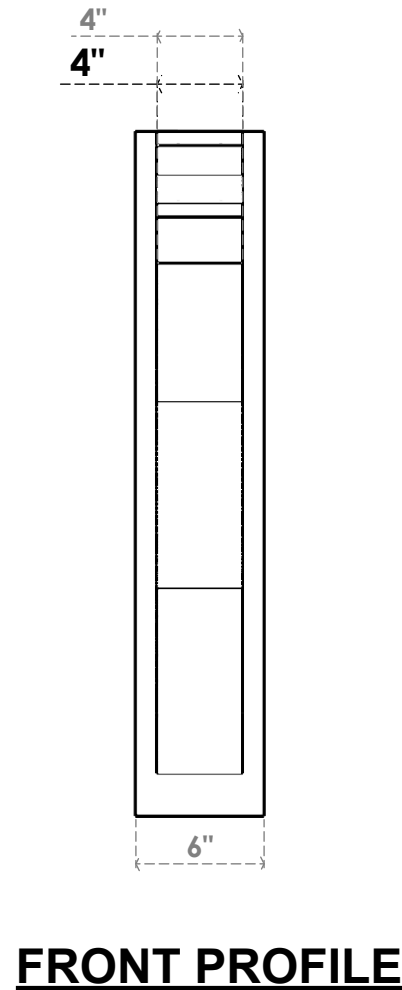

ITEM NUMBER: OUTUROC040X060X28000X32000X040X020X040FST04RCPR

4"W TOP X 6"W BACK X 28"D X 32"H X 4"T TOP X 2"T BACK TIMBERTHANE ROUGH CEDAR FUNSTON FAUX WOOD OPEN OUTLOOKER, TRADITIONAL TOP AND BLOCK BACK, 4"W CLOSED BRACE, PRIMED TAN