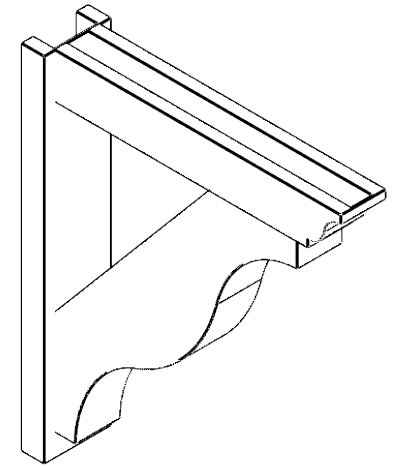

ITEM NUMBER: OUTUROC040X060X28000X32000X040X020X040FST04RCPR

4"W TOP X 6"W BACK X 28"D X 32"H X 4"T TOP X 2"T BACK TIMBERTHANE ROUGH CEDAR FUNSTON FAUX WOOD OPEN OUTLOOKER, TRADITIONAL TOP AND BLOCK BACK, 4"W CLOSED BRACE, PRIMED TAN

EKENA MILLWORK
2300 WEST MAIN ST.
CLARKSVILLE, TX 75426
TOLL FREE: 866-607-0453
WWW.EKENAMILLWORK.COM

NOTES

1. INSTALLATION TO BE COMPLETED IN ACCORDANCE WITH MANUFACTURER'S SPECIFICATIONS.
2. DRAWING MAY NOT BE TO SCALE
3. THIS DRAWING IS INTENDED FOR DESIGN AND PLANNING PURPOSES ONLY.
4. ALL INFORMATION CONTAINED HEREIN WAS CURRENT AT THE TIME OF DEVELOPMENT BUT MUST BE REVIEWED AND APPROVED BY THE PRODUCT MANUFACTURER TO BE CONSIDERED ACCURATE.
5. TIMBERTHANE ARCHITECTURAL PRODUCTS ARE MADE FROM HIGH DENSITY URETHANE AND COME FACTORY PRIMED