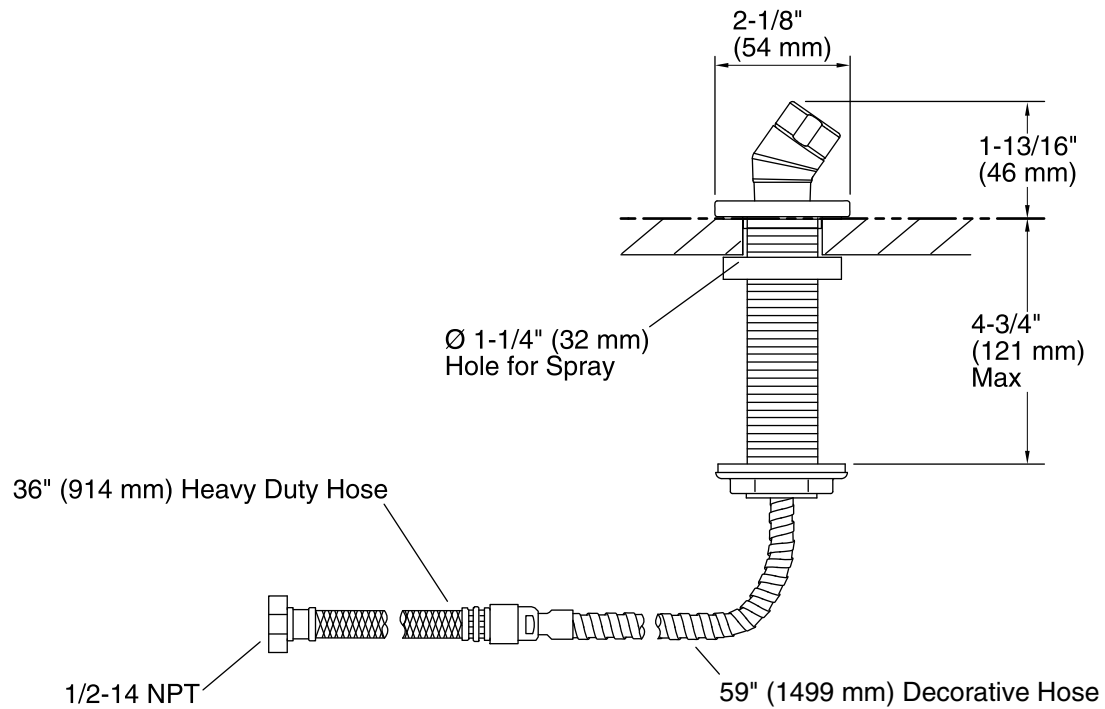

Features

- Handshower not included.
- Coordinates with Loure and Stance® faucets and accessories.
- 2-1/8" (54 mm) x 1-13/16" (46 mm)

Material

- Solid brass construction.
- KOHLER finishes resist corrosion and tarnish.

Installation

- Deck or bath-mount.

Codes/Standards

None Applicable

KOHLER® Faucet Lifetime Limited Warranty

See website for detailed warranty information.

Available Color/Finishes

Color tiles intended for reference only.

Color	Code	Description
	CP	Polished Chrome
	SN	Vibrant® Polished Nickel
	BGD	Vibrant® Moderne Brushed Gold
	BN	Vibrant® Brushed Nickel
	TT	Titanium

Technical Information

All product dimensions are nominal.