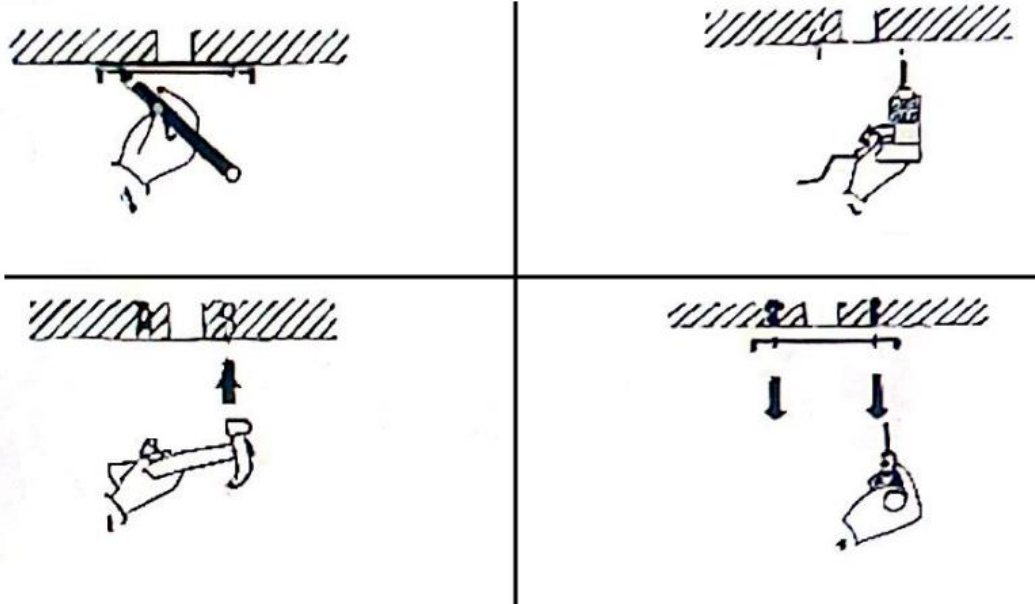

Installation Instructions

1. THIS PRODUCT IS SUITABLE FOR THE POWER OF
2. PLEASE WEAR GLOVES AS INSTALLMENT AND AVOID ROT ON THE PLATE SURFACE .
3. PLEASE TURN OFF THE POWER SOURCE BY THE TIME OF CLEANING, AND MUST USE SOFT CLOTH .
4. PROHIBITED TO USE CORROSIVE DETERGENU .
5. MUST INSTALL IN THE STABLE PLACE AND DO USUALLY PERIODICAL CHECKING .