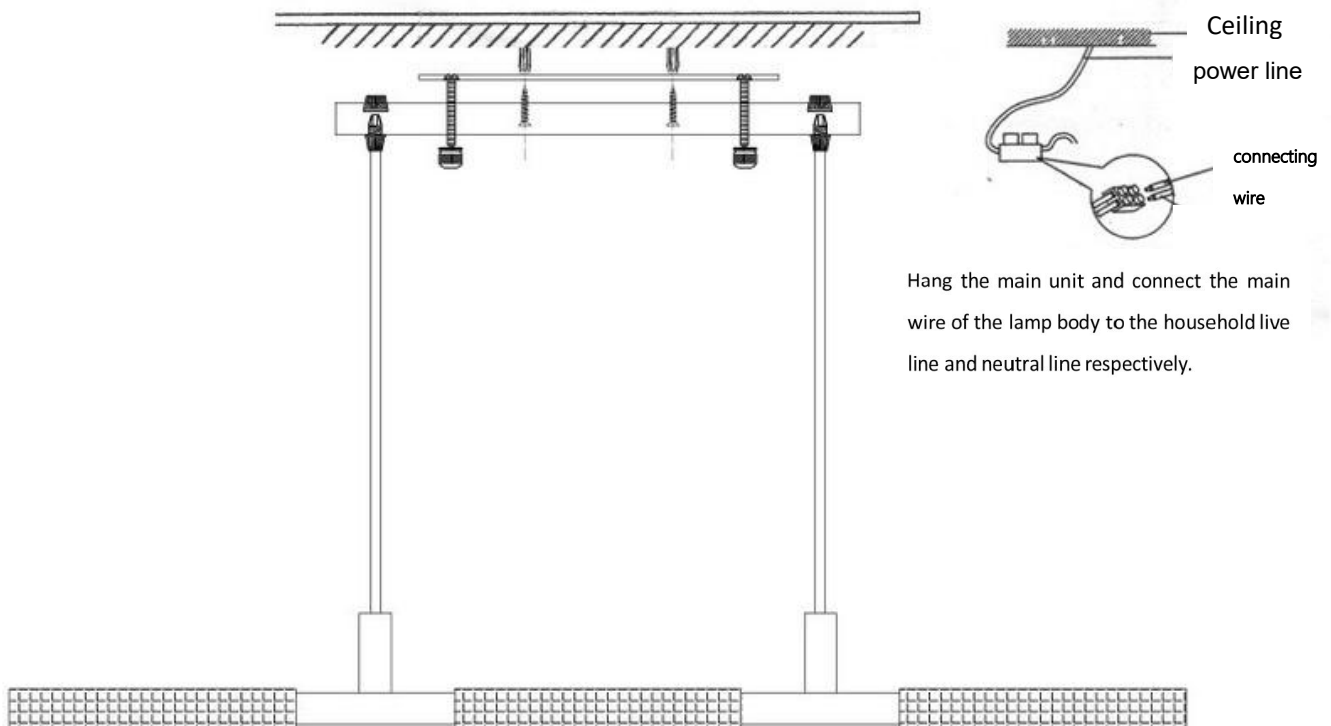

Installation Instructions

1. THIS PRODUCT IS SUITABLE FOR THE POWER OF
2. PLEASE WEAR GLOVES AS INSTALLMENT AND AVOID ROT ON THE PLATE SURFACE .
3. PLEASE TURN OFF THE POWER SOURCE BY THE TIME OF CLEANING, AND MUST USE SOFT CLOTH .
4. PROHIBITED TO USE CORROSIVE DETERGENU .
5. MUST INSTALL IN THE STABLE PLACE AND DO USUALLY PERIODICAL CHECKING .