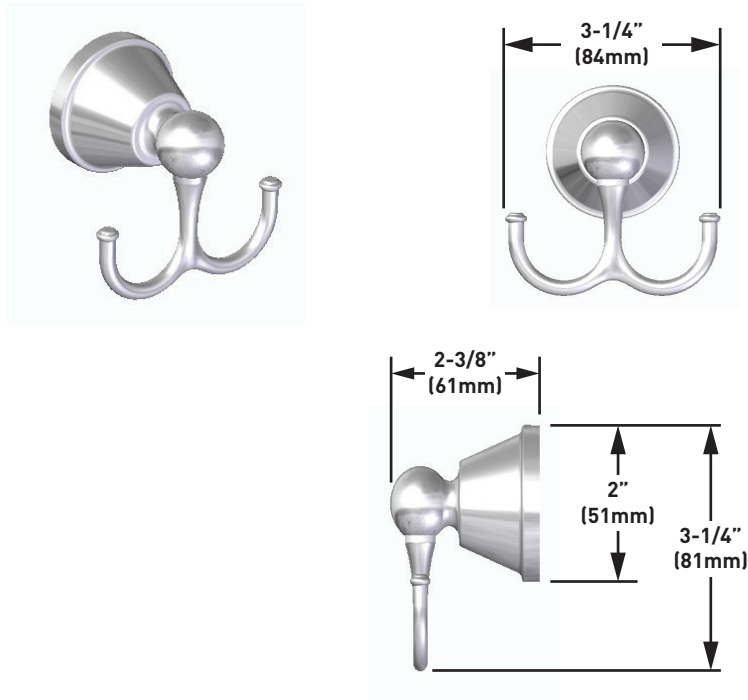

Caldwell™ Technical Specification

Double Robe Hook

Y4503

Stock Numbers:

- **Y4503CH**
Chrome Finish
- **Y4503BN**
Brushed Nickel Finish
- **Y4503BL**
Matte Black Finish
- **Y4503BRB**
Mediterranean Bronze Finish

Dimensions:

Materials:

Double robe hook is constructed of zinc.

Installation Instructions:

Please refer to product instructions for installation steps.

Cleaning Instructions:

To preserve the fine finish of this product, clean only with a soft damp cloth. Use a dry cloth to wipe down the product and remove any excess moisture. Do not use commercial or abrasive cleaners.