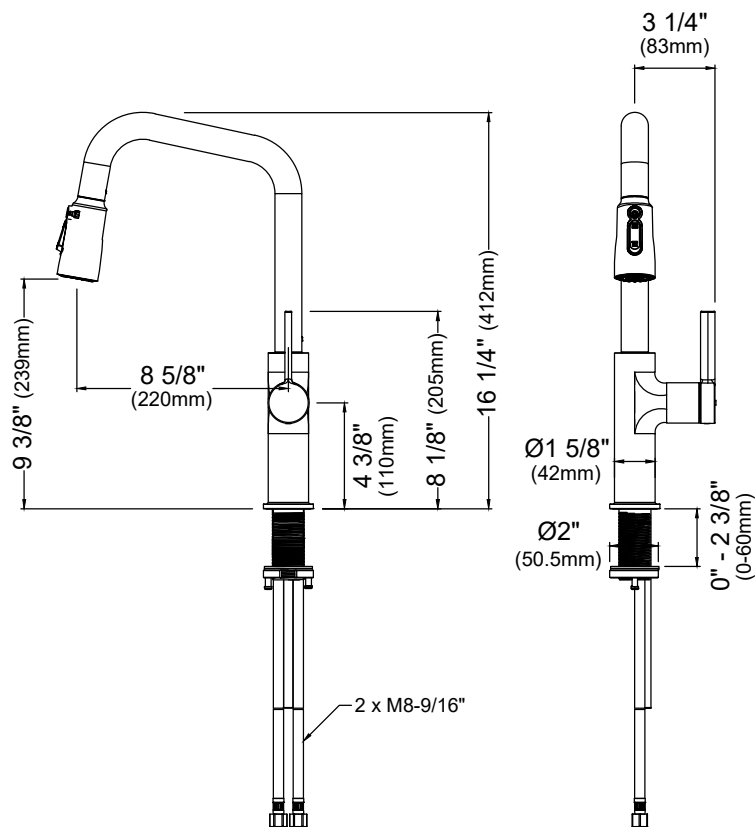

Shown in Spot Free Stainless Steel

Collection	Stalbridge
Material	Lead-free brass, Metal sprayhead
Installation Type	Single hole
Configuration/Style	Pull down with retractable hose
Finish	Durable PVD, multi-plated, corrosion resistant
Overall Height	16 1/4"
Overall Spout Reach	8 5/8"
Overall Spout Height	9 3/8"
Max. Deck Thickness	2 3/8"
Handle Rotation	90° forward
Sprayhead function	3 Function - Spray, Stream and Blade
Water Flow	1.8 GPM
Spout Swivel	360°
Spout	High arc
Cartridge	Ceramic, 1.5 million cycles
Aerator	Neoperl silicone, High-efficiency, anti-clogging
Sprayhead Nozzles	Rubber
What's Included	Mounting hardware, hot and cold water lines
Hose	26 1/2" nylon braided hose

Finishes Available

MODEL	FINISH
KKF710MB	Matte Black
KKF710SFSS	Spot Free Stainless Steel
KKF710SFCB	Spot Free Champagne Bronze
KKF710SFGG	Spot Free Gunmetal Grey
KKF710SFBG	Spot Free Brushed Gold

Listing and certifications:  
ASME A112.18.1/CSA B125.1  
ADA compliant

Limited Lifetime Warranty

We reserve the right to update product specifications without notice. Please visit [karran.com](http://karran.com) for the most current specification sheets. All dimensions are accurate to 1/4". REV 08-2025