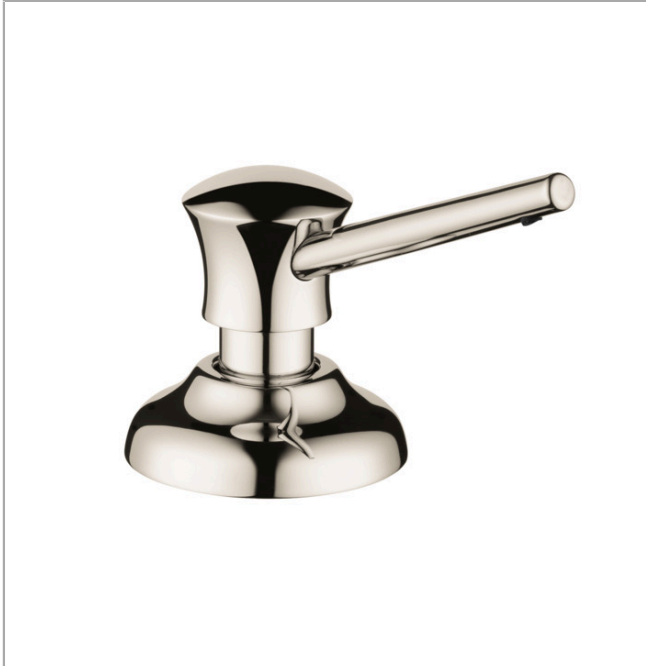

**Soap Dispenser, Traditional**

Finishes : **polished nickel** Part no. : **04540830**

**Description**

**Features**

- Metal
- Bottle capacity 12 oz
- 2 7/8" maximum counter depth

**Item details**

List Price \$ 82.00

**Product image**

**Scale drawing**