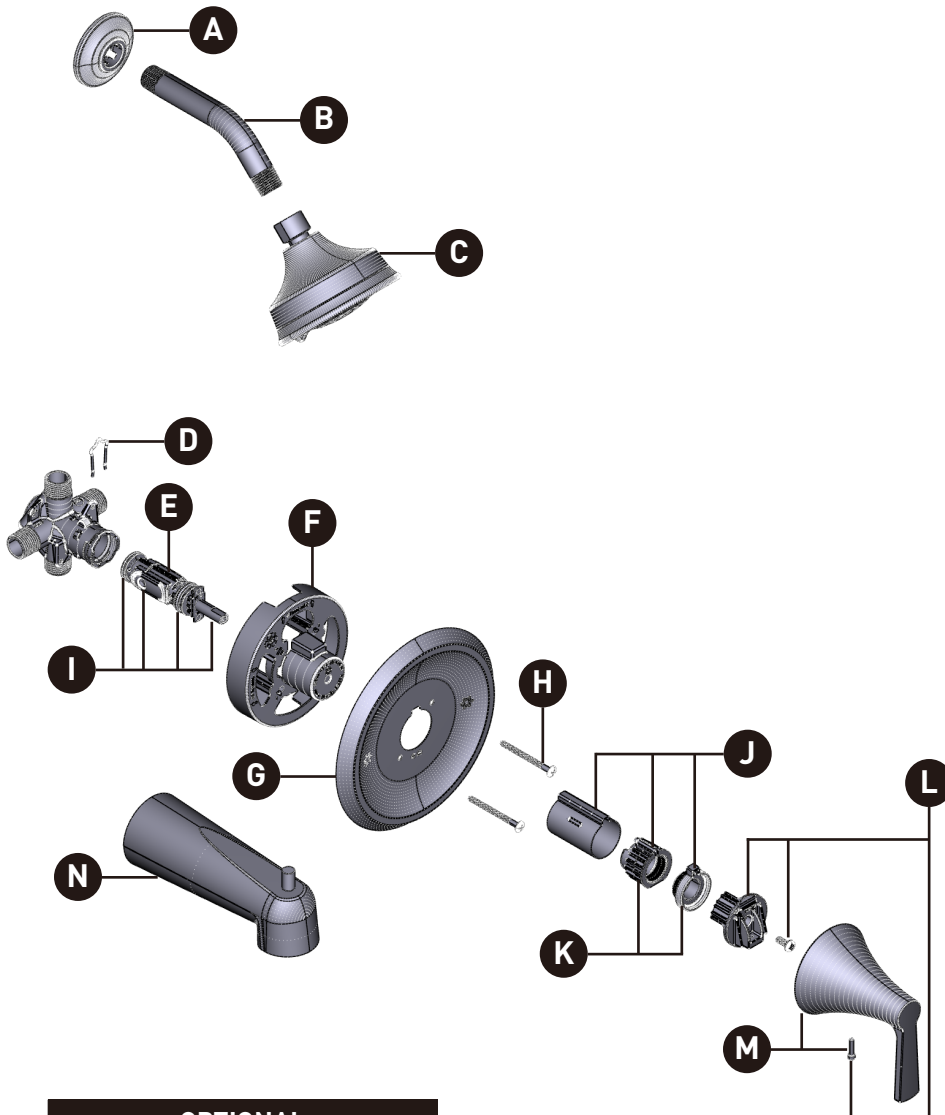

MOEN®

ILLUSTRATED PARTS

ORDER BY PART NUMBER

JASE™

Single-handle Tub/Shower Valve

VALVE TRIM ONLY

T2541
T2541BN
T2541BL
T2541BZG

SHOWER TRIM ONLY

T2412EP
T2412EPBN
T2412EPBL
T2412EPBZG
T62412EP

TUB SHOWER TRIM

T2413EP
T2413EPBN
T2413EPBL
T2413EPBZG
T62413EP

ID	Kit Number	Finish
*A	137488	See Below
*B	123815	See Below
*C	3638EP	See Below
D	96914	N/A
E	1222	N/A
F	12574	N/A
*G	212559	See Below
H	15528	Chrome
	163BL	Matte Black
	163BZG	Bronzed Gold
	163BN	Spot Resist Stainless & Brushed Nickel
I	96988	N/A
J	96987	Chrome & Brushed Nickel
	96987BZG	Bronzed Gold
	96987WR	Matte Black
K	106479	N/A
L	116653	N/A
*M	212560	See Below
*N	3839	See Below
O	188411	N/A