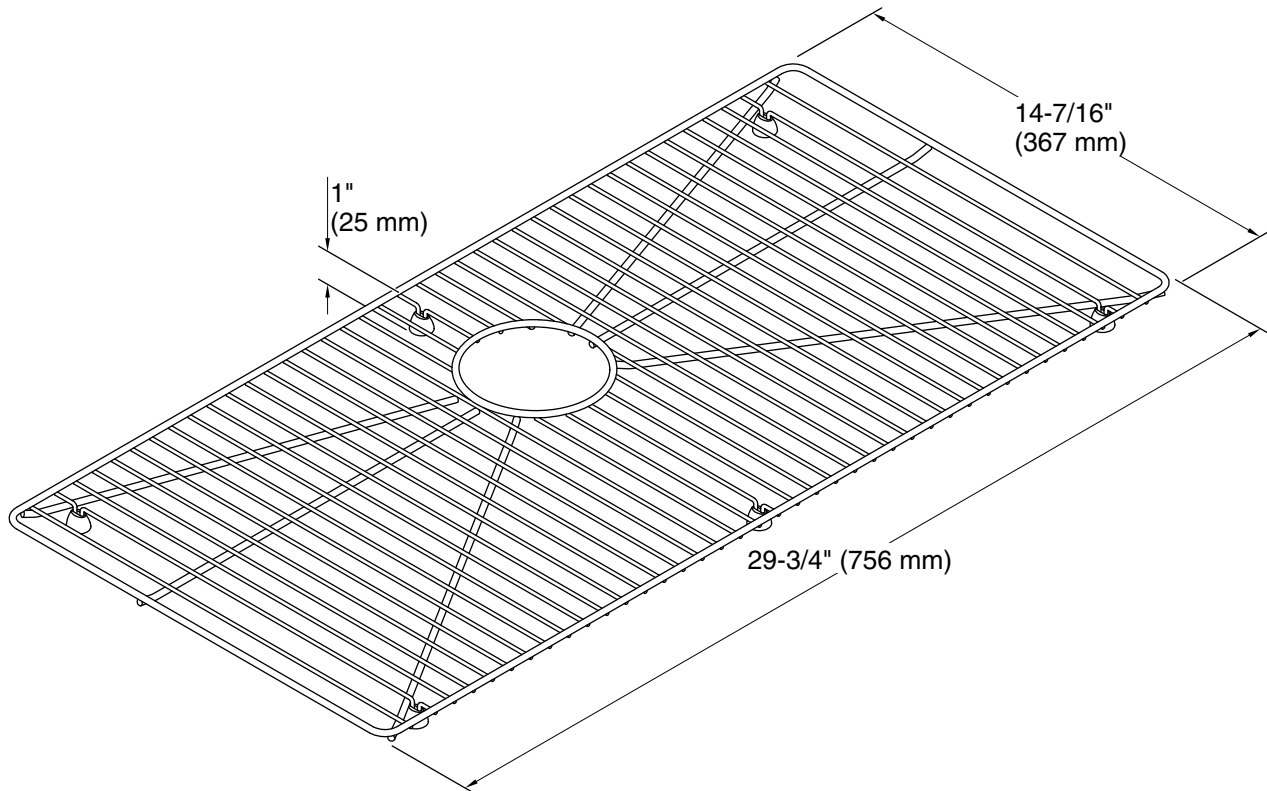

Color tiles intended for reference only.

Color	Code	Description
	ST	Stainless Steel

Technical Information

All product dimensions are nominal.

Material: Stainless Steel