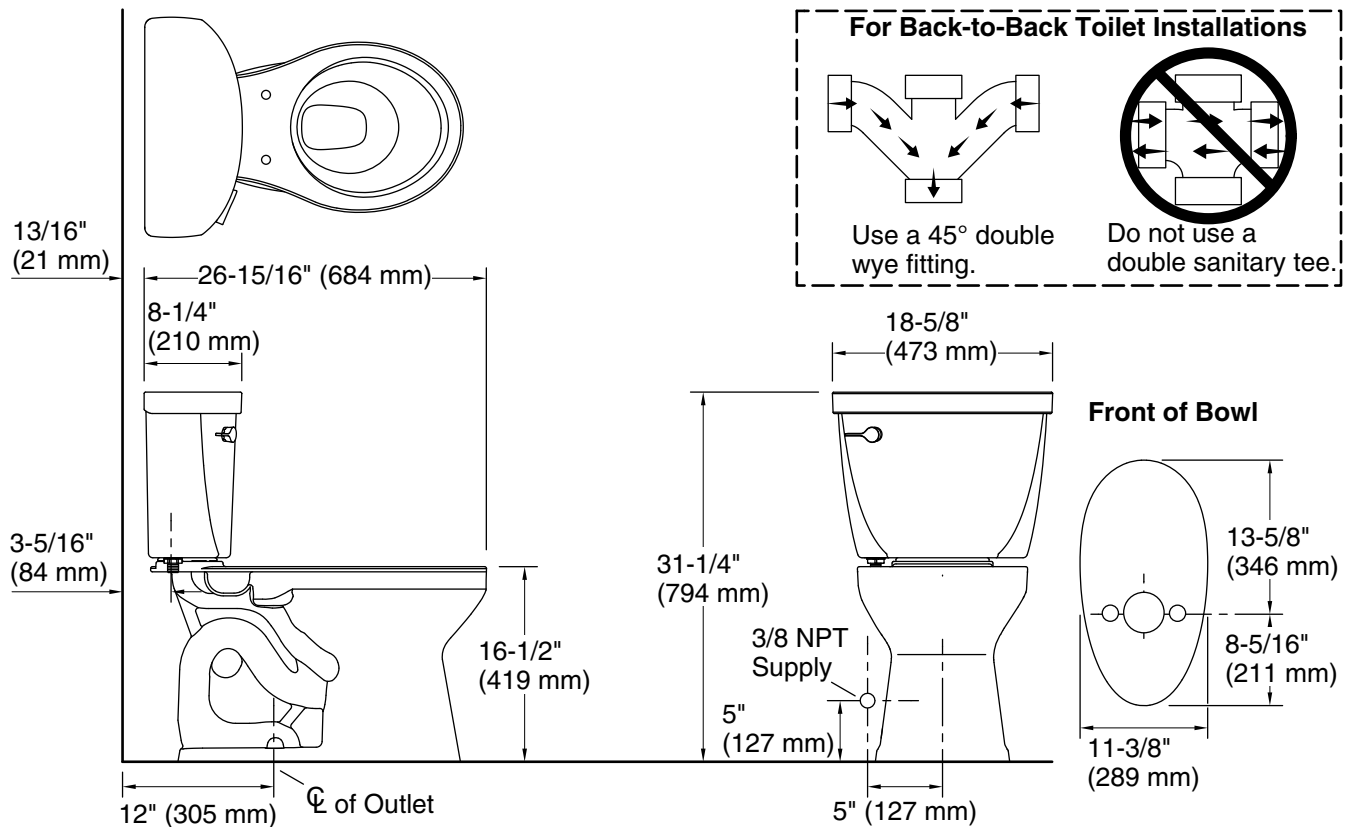

Cimarron®

Two-piece round-front toilet, 1.28 gpf
K-31641-DRY

Features

- Two-piece design
- Round-front bowl offers an ideal solution for smaller bathrooms and powder rooms
- Comfort Height® feature offers chair-height seating that makes sitting down and standing up easier for most adults
- 1.28 gpf (4.8 lpf)
- Left-hand Polished Chrome trip lever
- 2-1/8" (54 mm) fully glazed trapway
- Revolution 360® flushing technology generates a forceful swirling motion to keep the bowl clean longer
- Sanitary guard where bowl and tank meet for ease of cleaning
- CleanCoat™ surface treatment inhibits the growth of water scale and mineral stains for improved ease of cleaning
- AquaPiston® canister optimizes the flow out of the tank, harnessing gravity and the natural powerful reducing cascade of water to increase the power and effectiveness of the flush
- Easy-to-flush canister design requires less force to actuate than a 3" (76 mm) flapper, and has 90% less exposed seal material which resists conditions that cause wear, tear, shrinkage and swelling

Installation

- DryLock® system saves installation time and helps prevent water leakage
- Standard 12" (305 mm) rough-in
- Seat and supply line sold separately

Recommended Products/Accessories

- K-5420 Low-Profile Bolt Caps
- K-76923 PureWash® M250 Quiet-Close™ round-front toilet seat with antimicrobial agent
- K-25986-L Left-hand trip lever

THE BOLD LOOK
OF **KOHLER**®

Technical Information

All product dimensions are nominal.

Toilet type:	Floor-mount
Waste Outlet:	Floor
Flush type:	Revolution 360, AquaPiston
Trap passageway:	2-1/8" (54 mm)
Water surface size:	8-5/8" x 7-13/16" (218 mm x 198 mm)
Rim to water surface:	6-5/8" (168 mm)
Rough-in:	12" (305 mm)
Seat-mounting holes:	5-1/2" (140 mm)