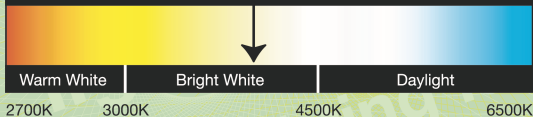

LED

lighting facts[®]

A Program of the U.S. DOE

Light Output (Lumens)	4764
Watts	42.1
Lumens per Watt (Efficacy)	113.16

Color Accuracy	82
Color Rendering Index (CRI)	

Light Color

Correlated Color Temperature (CCT)

4000 (Bright White)

All results are according to IESNA LM-79-2008: *Approved Method for the Electrical and Photometric Testing of Solid-State Lighting*. The U.S. Department of Energy (DOE) verifies product test data and results.