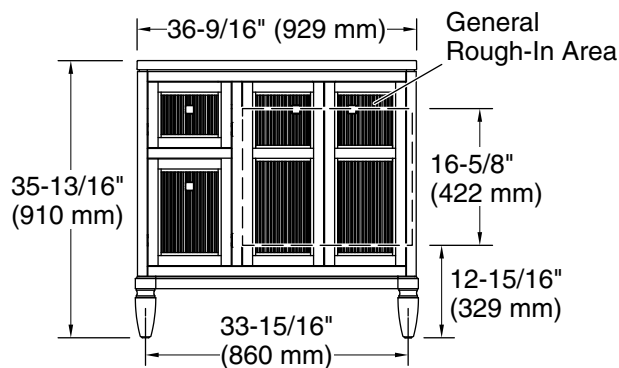

### Features

- Two full-extension 12-3/4" (325 mm) drawers with soft-close side-mount slides
- Three-way adjustable slow-close door hinges for easy cabinet access
- 18" (457 mm) cabinet interior provides ample storage space
- Finish-matched cabinet interior offers generous clearance for plumbing
- Customize your storage with optional accessories such as floor liners, drawer organizers, and perfectly sized containers (sold separately)

### Technical Information

All product dimensions are nominal.