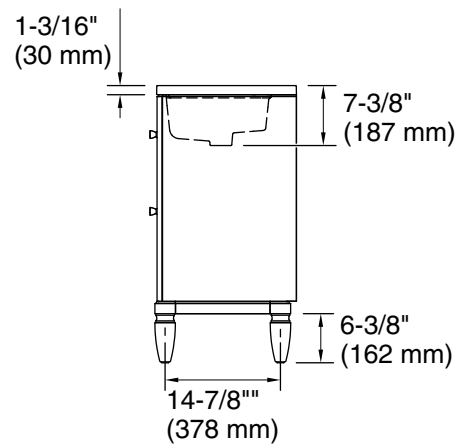

### Features

- Two full-extension 12-3/4" (325 mm) drawers with soft-close side-mount slides
- Three-way adjustable slow-close door hinges for easy cabinet access
- 18" (457 mm) cabinet interior provides ample storage space
- Finish-matched cabinet interior offers generous clearance for plumbing
- Customize your storage with optional accessories such as floor liners, drawer organizers, and perfectly sized containers (sold separately)

### Technical Information

All product dimensions are nominal.