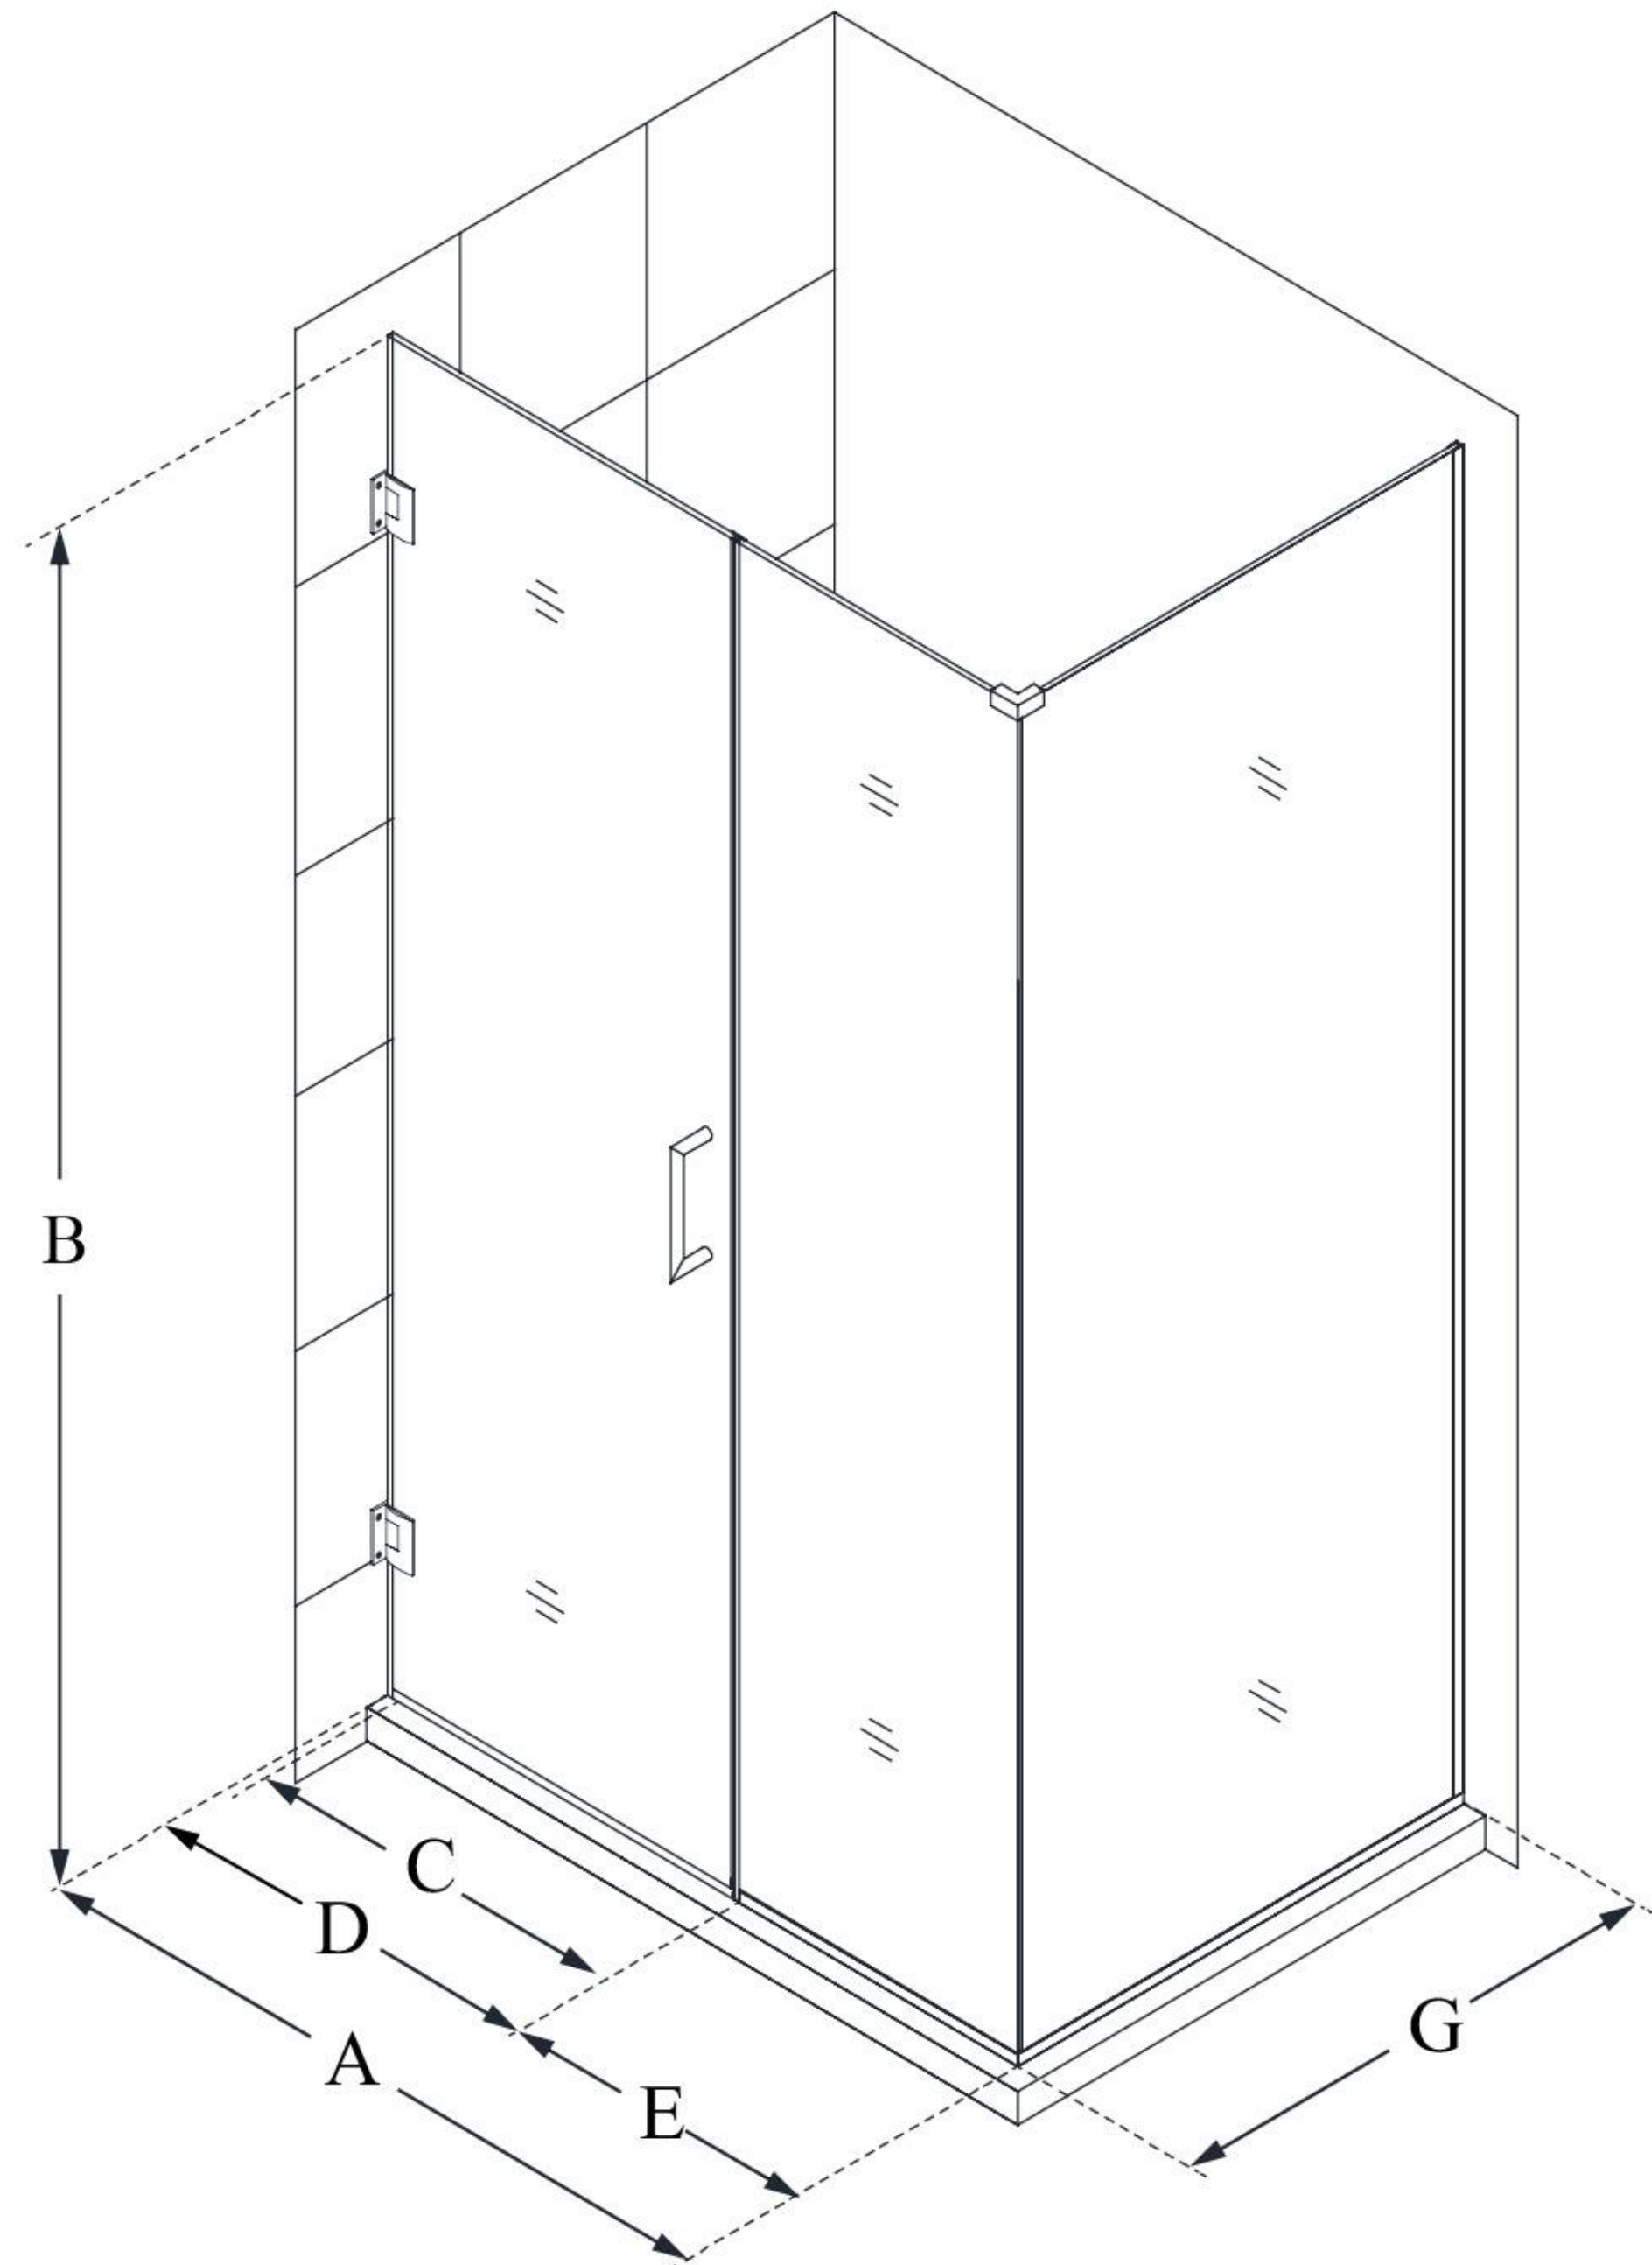

MODEL INFORMATION

SHEN-24540300

UNIDOOR PLUS

DreamLine Unidoor Plus 54 in. W
x 30 3/8 in. D x 72 in. H Frameless
Hinged Shower Enclosure, Clear
Glass

SWING DOOR

CONFIGURATION DIMENSIONS:

A: 54 in.

MODEL WIDTH

B: 72 in.

MODEL HEIGHT

C: 23 in.

ACCESS WIDTH

D: 24 in.

DOOR WIDTH

E: 30 in.

INLINE PANEL WIDTH

G: 30 3/8 in.

RETURN PANEL WIDTH

DreamLine reserves the right to update or modify the hardware or materials pictured without prior notice for the purpose of product improvement and customer satisfaction.