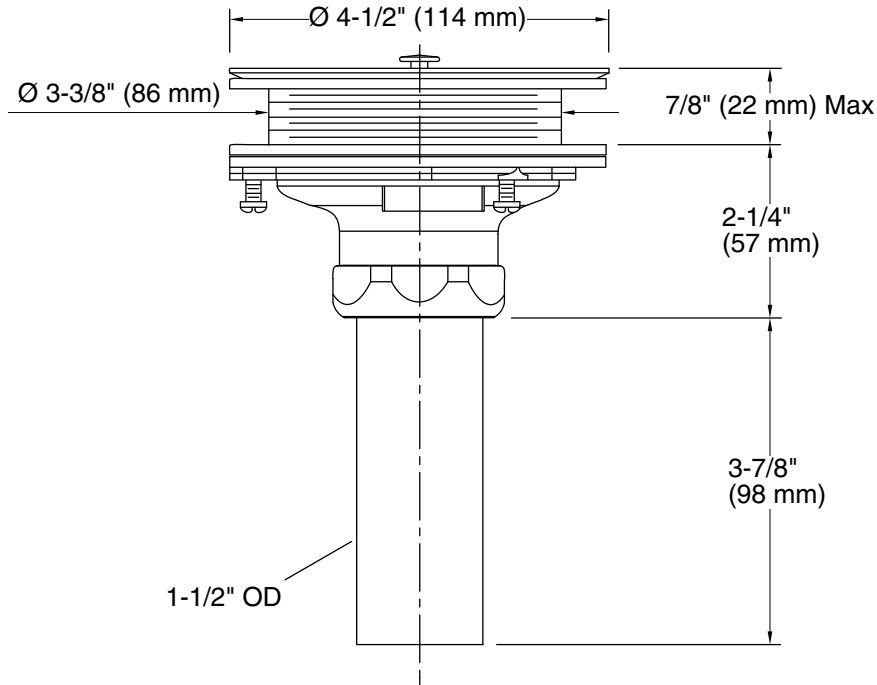

1-28-2026 20:52 - US/CA

THE BOLD LOOK
OF **KOHLER**®

Technical Information

All product dimensions are nominal.

Material: Brass

Notes

Install this product according to the installation instructions.