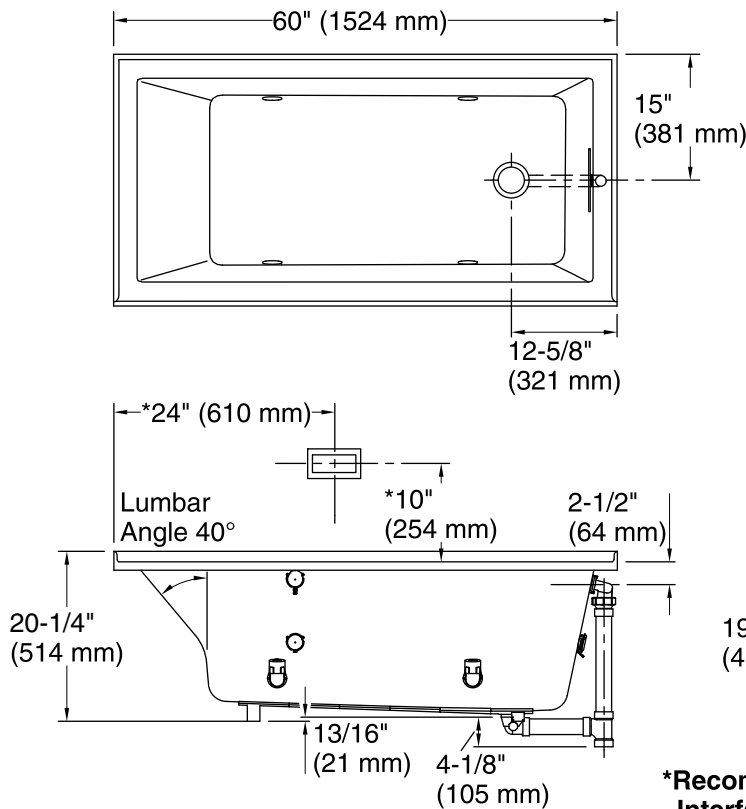

*Recommended User Interface Location