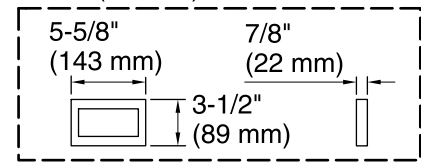

No change in measurement if connected with drain illustrated. (K-7272)

User Interface