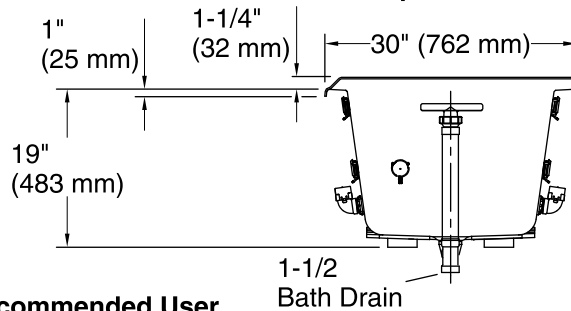

For the most current Specification Sheet, go to www.kohler.com.

10-5-2018 08:44

THE BOLD LOOK
 OF **KOHLER**®

No change in measurement if connected with drain illustrated. (K-7272)

User Interface

Amplifier

Technical Information

All product dimensions are nominal.

Installation: 3-Wall Alcove

Drain location: Right

Basin area, bottom: 42-3/8" x 20" (1076 mm x 508 mm)

Basin area, top: 54-3/8" x 24-5/16" (1381 mm x 618 mm)