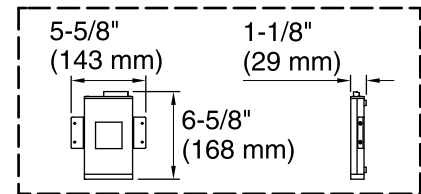

For the most current Specification Sheet, go to www.kohler.com.

10-5-2018 08:44

THE BOLD LOOK
 OF **KOHLER**®

No change in measurement if connected with drain illustrated. (K-7272)

User Interface

Amplifier

Technical Information

All product dimensions are nominal.

Installation: 3-Wall Alcove

Drain location: Right

Basin area, bottom: 42-3/8" x 20" (1076 mm x 508 mm)

Basin area, top: 54-3/8" x 24-5/16" (1381 mm x 618 mm)