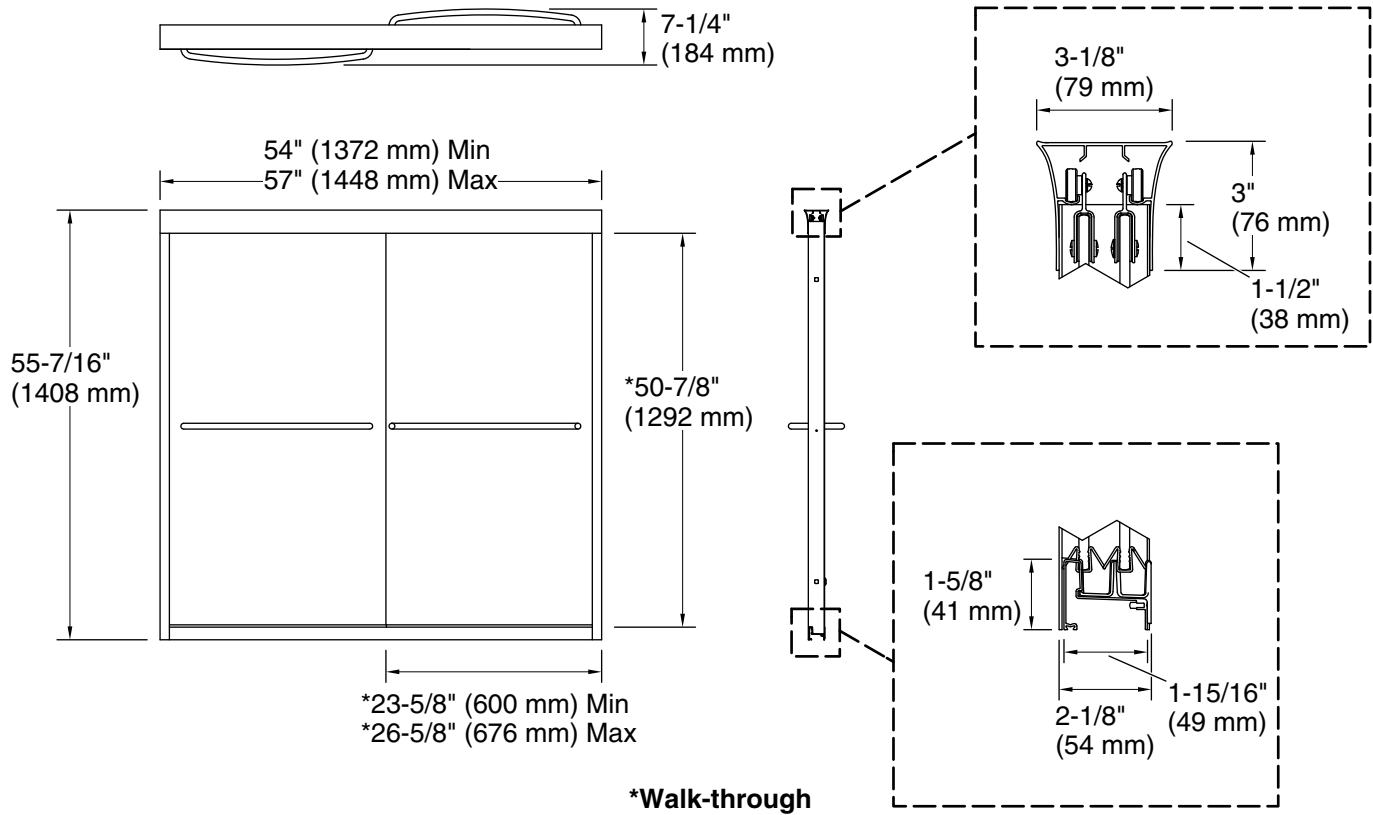

Features

- 1/4" (6 mm) thick Crystal Clear tempered glass.
- Frameless design emphasizes glass and creates a sleek, minimalist look.
- Smooth, quiet operation.
- Gently curved inside and outside towel bars complete the look of this door.

Installation

- Fits opening widths 52" - 57" (1321 mm - 1448 mm).
- 3/8" (10 mm) out-of-plumb adjustability per side allows for simpler installation.
- Door can be installed to open to the left or right to suit your bathroom layout.
- For residential use only.
- Not for use in hospitality.

Technical Information

All product dimensions are nominal.

Installation type: For bath installation

Opening Width - Min: 54" (1372 mm)

Opening Width - Max: 57" (1448 mm)

Walk-through - Min: 23-5/8" (600 mm)

Walk-through - Max: 26-5/8" (676 mm)

Glass thickness: 1/4" (6 mm)

Glass coating: CleanCoat®

Notes

Install this product according to the installation instructions.

The vertical opening should be a minimum of 57-1/2" (1461 mm) to allow for installation clearance.