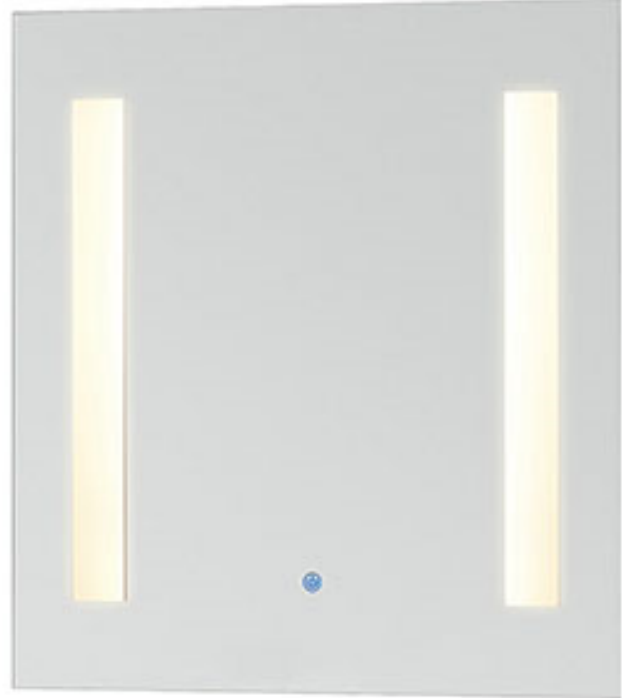

Stock Code: **71010LEDDCS-MIR**

Collection: Peninsula

PRODUCT INFORMATION

Base: 71010 Parent: 71010LEDDCS
Mounting Type: Wall UPC: 641594246100
Finish: N/A
Diffuser: Mirror

PRODUCT MEASUREMENTS

FIXTURE	BACKPLATE / CANOPY
Length:	Length
Width: 24"	Width:
Diameter	Diameter:
Height: 26"	Height:
Extension: 1.75"	
Overall Height:	

TECHNICAL SPECIFICATIONS

SPECIFICATIONS

Frame Material: Steel
Diffuser Material: Glass
Lamping Type: SSL (Dedicated LED) Jbox: N/A
Lamping Base: SSL Lamp Wattage: 7.5 W
Lamp Quantity: 2 Total Wattage: 15 W
Voltage: 120v Lamps Included: Yes

QUALIFICATIONS

Location Rating: Damp
Certification: ETL (US/Canada) Listed
ADA Compliant: No Energy Star: No
JA8 Compliant: No Emergency Lighting: No
Marine Grade: No Warranty: 5 Year

PHOTOMETRICS

Dimmable: Yes Nominal Lumens: 450 Lm
CRI: 80 Delivered Lumens: N/A
CCT: Multi-CCTK
Recommended Dimmers:

Additional Notes:

Project Name: _____

Location: _____

Type: _____

Quantity: _____

Notes:

LINE DRAWING

IES FILE

In addition to Access Lighting's purchase and warranty terms and conditions, by signing below or placing an order, you agree that you are authorized to bind the entity placing any order and acknowledge the following: All of sizes and measurements are approximate and all images are for illustrative purposes only. In the event of an inconsistency, the "Product Measurements" section controls. There also may be slight differences in the colors and designs compared to the displayed and printed images.

Signature: _____

Print Name _____ Date: _____

Toll Free 800-828-5483 www.AccessLighting.com

14410 Myford Road, Irvine, CA 92606

The information is subject to change without notice. 11/3/2022 71010LEDDCS-MIR.pdf