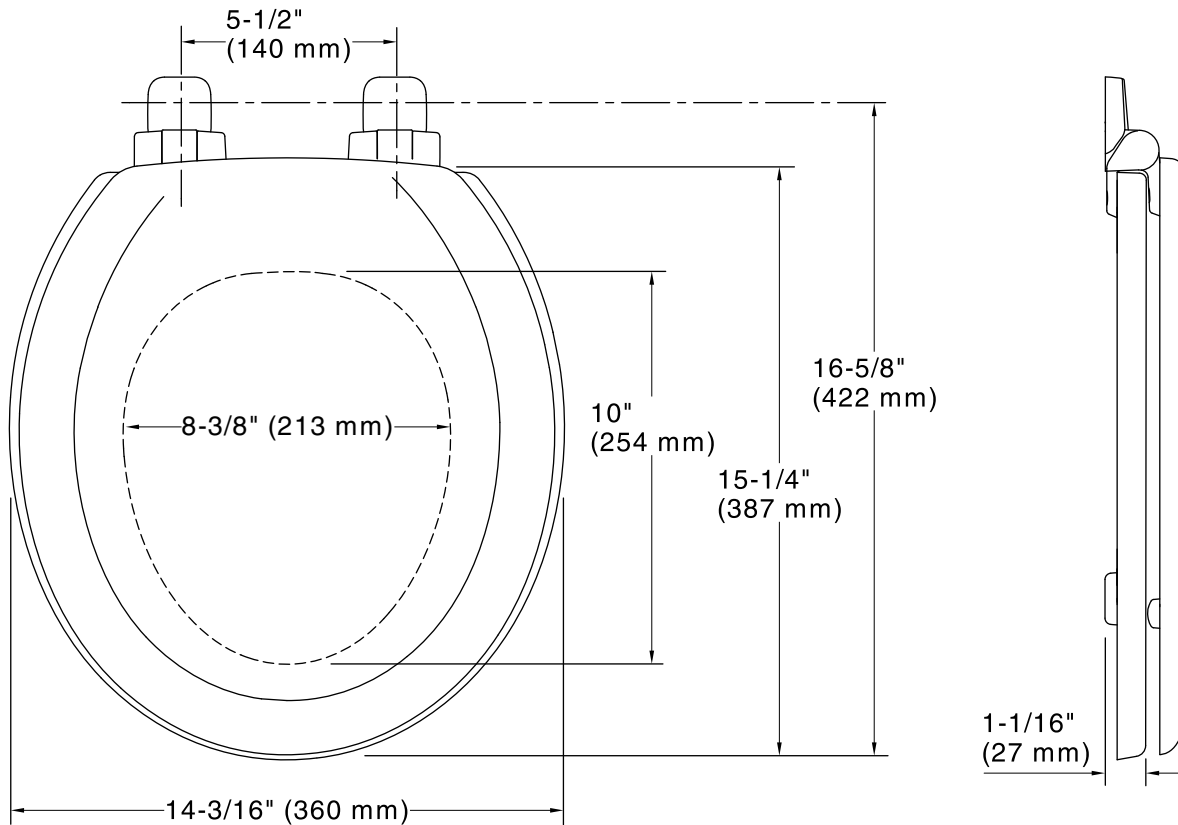

Technical Information

All product dimensions are nominal.

Seat shape type: Round-front

Seat front type: Closed-front

Seat-mounting holes: 5-1/2" (140 mm)

Notes

Install this product according to the installation instructions.