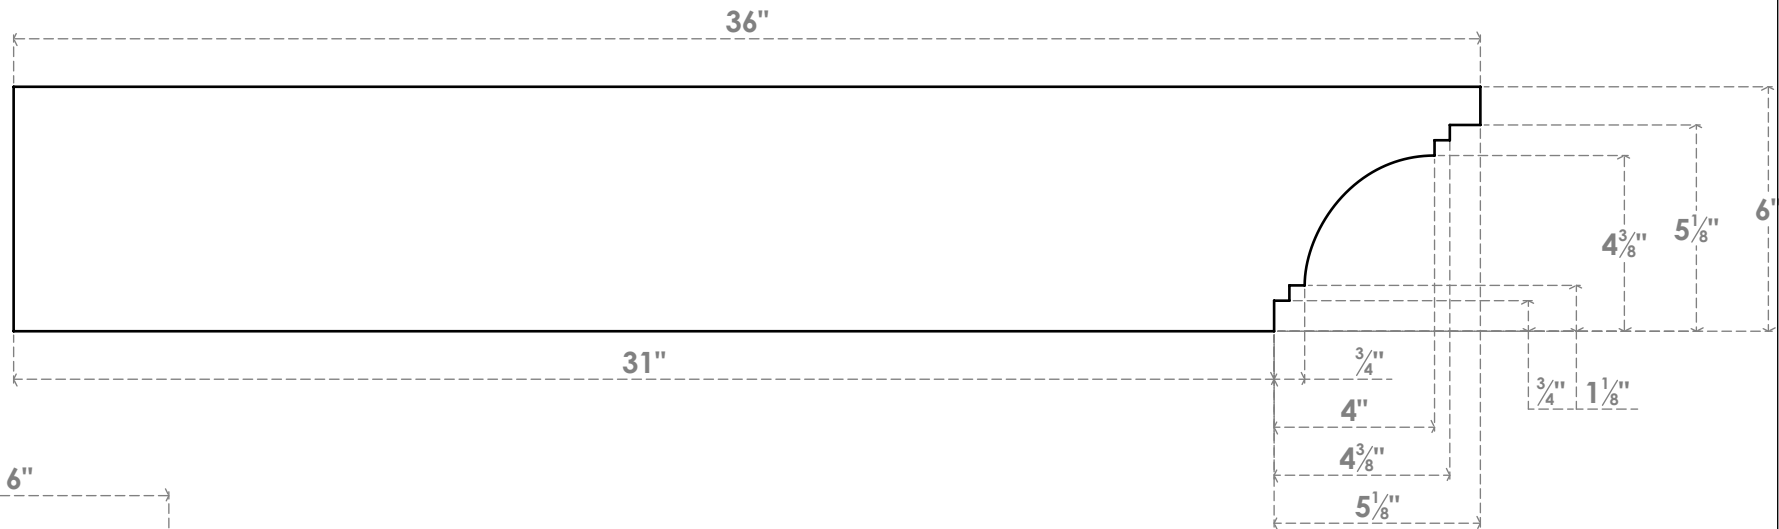

RFTP06X06X36PEC

6"W X 6"H X 36"L PESCADERO ARCHITECTURAL GRADE PVC RAFTER TAIL

EKENA MILLWORK
 2300 WEST MAIN ST.
 CLARKSVILLE, TX 75426
 TOLL FREE: 866-607-0453
 WWW.EKENAMILLWORK.COM

NOTES

1. INSTALLATION TO BE COMPLETED IN ACCORDANCE WITH MANUFACTURER'S SPECIFICATIONS.
2. DRAWING MAY NOT BE TO SCALE
3. THIS DRAWING IS INTENDED FOR DESIGN AND PLANNING PURPOSES ONLY.
4. ALL INFORMATION CONTAINED HEREIN WAS CURRENT AT THE TIME OF DEVELOPMENT BUT MUST BE REVIEWED AND APPROVED BY THE PRODUCT MANUFACTURER TO BE CONSIDERED ACCURATE.
5. ARCHITECTURAL GRADE PVC PRODUCTS ARE MADE FROM EXPANDED CELLULAR PVC AND COME NATURALLY WHITE BUT MAY BE PAINTED