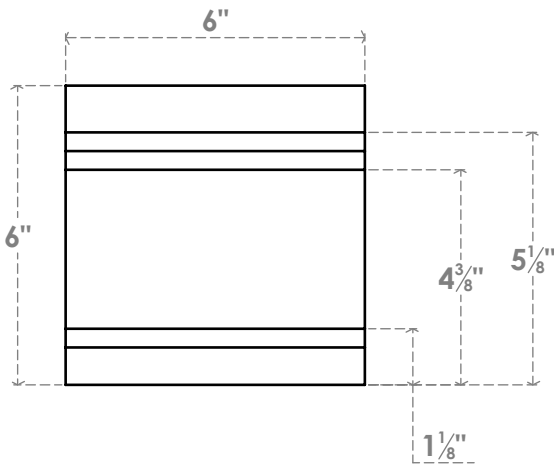

RFTP06X06X36PEC

6"W X 6"H X 36"L PESCADERO ARCHITECTURAL GRADE PVC RAFTER TAIL

EKENA MILLWORK
 2300 WEST MAIN ST.
 CLARKSVILLE, TX 75426
 TOLL FREE: 866-607-0453
 WWW.EKENAMILLWORK.COM

NOTES

1. INSTALLATION TO BE COMPLETED IN ACCORDANCE WITH MANUFACTURER'S SPECIFICATIONS.
2. DRAWING MAY NOT BE TO SCALE
3. THIS DRAWING IS INTENDED FOR DESIGN AND PLANNING PURPOSES ONLY.
4. ALL INFORMATION CONTAINED HEREIN WAS CURRENT AT THE TIME OF DEVELOPMENT BUT MUST BE REVIEWED AND APPROVED BY THE PRODUCT MANUFACTURER TO BE CONSIDERED ACCURATE.
5. ARCHITECTURAL GRADE PVC PRODUCTS ARE MADE FROM EXPANDED CELLULAR PVC AND COME NATURALLY WHITE BUT MAY BE PAINTED