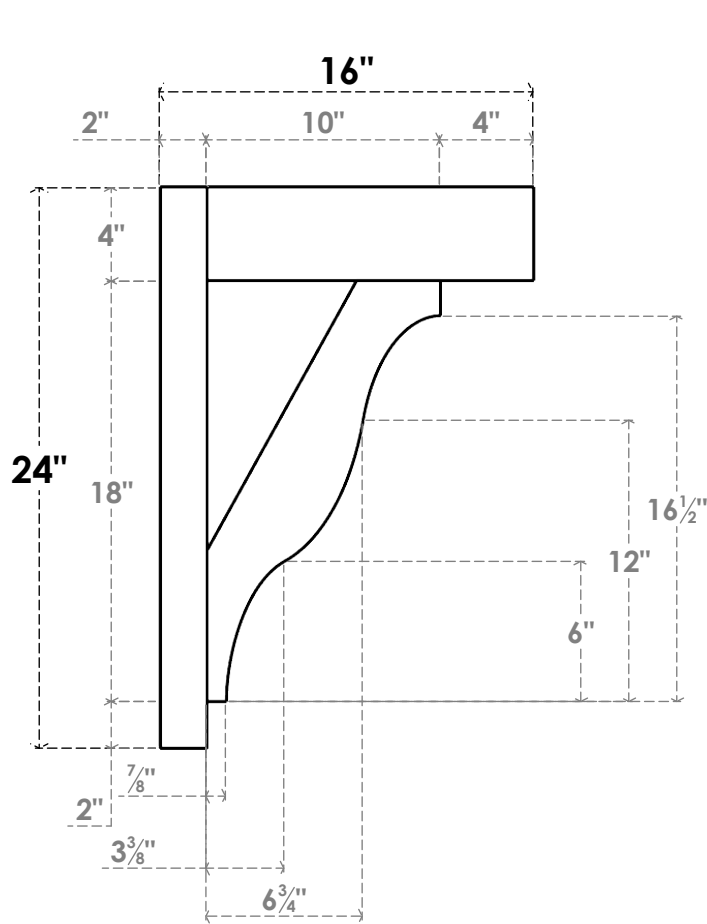

ITEM NUMBER: OUTUROC040X060X16000X24000X040X020X040FST44RCPR

4"W TOP X 6"W BACK X 16"D X 24"H X 4"T TOP X 2"T BACK TIMBERTHANE ROUGH CEDAR FUNSTON FAUX WOOD OPEN OUTLOOKER, BLOCK TOP AND BACK, 4"W CLOSED BRACE, PRIMED TAN

SIDE PROFILE

FRONT PROFILE

ISOMETRIC

EKENA MILLWORK
2300 WEST MAIN ST.
CLARKSVILLE, TX 75426
TOLL FREE: 866-607-0453
WWW.EKENAMILLWORK.COM

NOTES

1. INSTALLATION TO BE COMPLETED IN ACCORDANCE WITH MANUFACTURER'S SPECIFICATIONS.
2. DRAWING MAY NOT BE TO SCALE
3. THIS DRAWING IS INTENDED FOR DESIGN AND PLANNING PURPOSES ONLY.
4. ALL INFORMATION CONTAINED HEREIN WAS CURRENT AT THE TIME OF DEVELOPMENT BUT MUST BE REVIEWED AND APPROVED BY THE PRODUCT MANUFACTURER TO BE CONSIDERED ACCURATE.
5. TIMBERTHANE ARCHITECTURAL PRODUCTS ARE MADE FROM HIGH DENSITY URETHANE AND COME FACTORY PRIMED