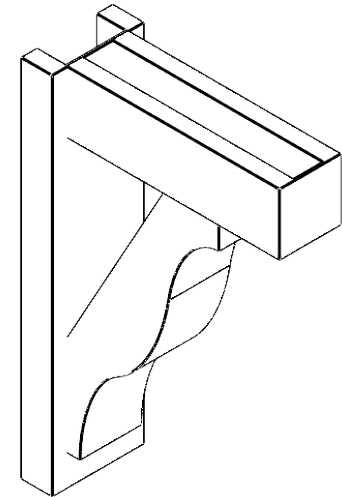

ITEM NUMBER: OUTUROC040X060X16000X24000X040X020X040FST44RCPR

4"W TOP X 6"W BACK X 16"D X 24"H X 4"T TOP X 2"T BACK TIMBERTHANE ROUGH CEDAR FUNSTON FAUX WOOD OPEN OUTLOOKER, BLOCK TOP AND BACK, 4"W CLOSED BRACE, PRIMED TAN

SIDE PROFILE

FRONT PROFILE

ISOMETRIC

EKENA MILLWORK
2300 WEST MAIN ST.
CLARKSVILLE, TX 75426
TOLL FREE: 866-607-0453
WWW.EKENAMILLWORK.COM

NOTES

1. INSTALLATION TO BE COMPLETED IN ACCORDANCE WITH MANUFACTURER'S SPECIFICATIONS.
2. DRAWING MAY NOT BE TO SCALE
3. THIS DRAWING IS INTENDED FOR DESIGN AND PLANNING PURPOSES ONLY.
4. ALL INFORMATION CONTAINED HEREIN WAS CURRENT AT THE TIME OF DEVELOPMENT BUT MUST BE REVIEWED AND APPROVED BY THE PRODUCT MANUFACTURER TO BE CONSIDERED ACCURATE.
5. TIMBERTHANE ARCHITECTURAL PRODUCTS ARE MADE FROM HIGH DENSITY URETHANE AND COME FACTORY PRIMED