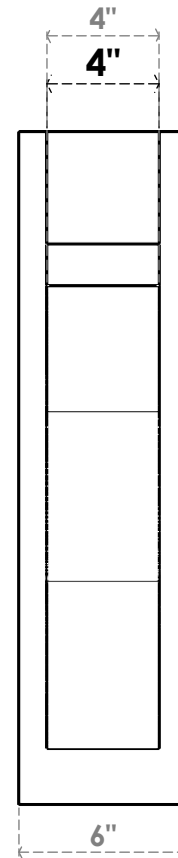

ITEM NUMBER: OUTUROC040X060X16000X24000X040X020X040FST44RCPR

4"W TOP X 6"W BACK X 16"D X 24"H X 4"T TOP X 2"T BACK TIMBERTHANE ROUGH CEDAR FUNSTON FAUX WOOD OPEN OUTLOOKER, BLOCK TOP AND BACK, 4"W CLOSED BRACE, PRIMED TAN

SIDE PROFILE

FRONT PROFILE

ISOMETRIC

EKENA MILLWORK
2300 WEST MAIN ST.
CLARKSVILLE, TX 75426
TOLL FREE: 866-607-0453
WWW.EKENAMILLWORK.COM

NOTES

1. INSTALLATION TO BE COMPLETED IN ACCORDANCE WITH MANUFACTURER'S SPECIFICATIONS.
2. DRAWING MAY NOT BE TO SCALE
3. THIS DRAWING IS INTENDED FOR DESIGN AND PLANNING PURPOSES ONLY.
4. ALL INFORMATION CONTAINED HEREIN WAS CURRENT AT THE TIME OF DEVELOPMENT BUT MUST BE REVIEWED AND APPROVED BY THE PRODUCT MANUFACTURER TO BE CONSIDERED ACCURATE.
5. TIMBERTHANE ARCHITECTURAL PRODUCTS ARE MADE FROM HIGH DENSITY URETHANE AND COME FACTORY PRIMED