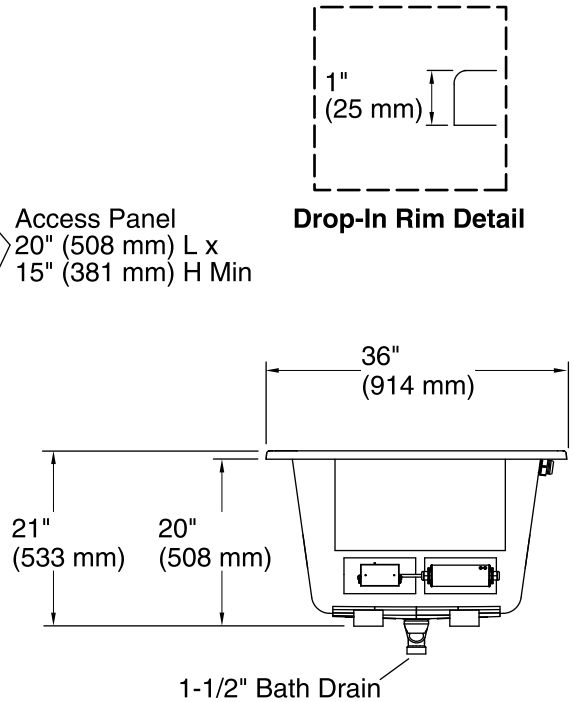

No change in measurement if connected with drain illustrated. (K-7272)