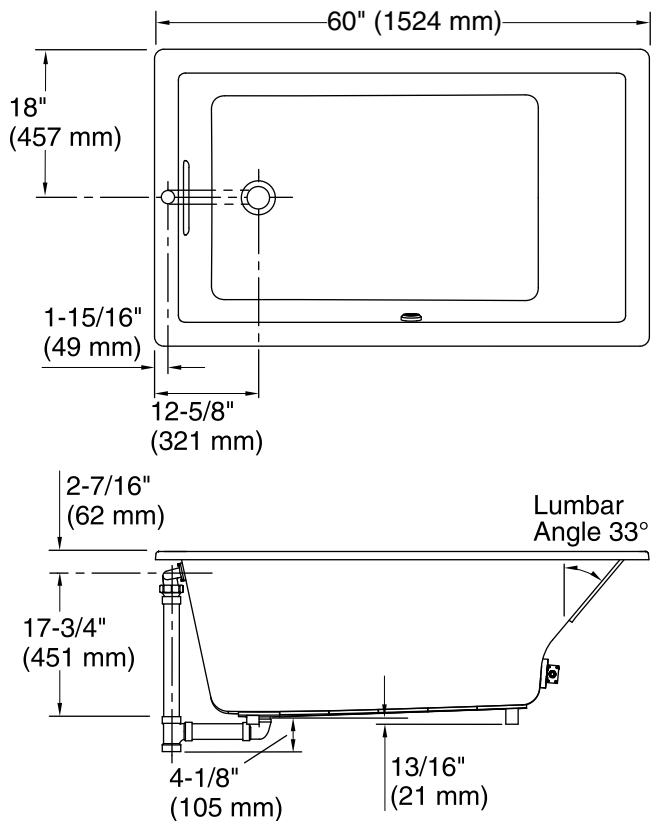

No change in measurement if connected with drain illustrated. (K-7272)

Required Electrical Service

One circuit required, protected with Class A Ground-Fault Circuit-Interrupter (GFCI) or Residual Current Device (RCD).

Heated Surface: 120 V, 15 A, 60 Hz

Technical Information

All product dimensions are nominal.

Installation:	Drop-in, Under-mount
Drain location:	End
Basin area, bottom:	39-9/16" x 24-11/16" (1005 mm x 627 mm)
Basin area, top:	53-5/8" x 29-1/2" (1362 mm x 749 mm)
Weight:	81 lbs (36.7 kg)
Minimum floor load:	52 lbs/ft² (253.9 kg/m²)
Water depth:	17-1/8" (435 mm)
Water capacity:	81.1 gal (307 L)
Cutout:	Drop-in, 59-1/2" x 35-1/2" (1511 mm x 902 mm)
Electrical component rating:	Heated Surface: 120 V, 0.5 A, 60 Hz, 65 W
Minimum flat for door:	2-11/16" (68 mm)

Notes

Measure your actual product for rough-in details. Install this product according to the installation instructions.

The hot water supply should be 70% of the capacity of the bath or greater. Installations will vary.

Kit is required for under-mount installations (sold separately).